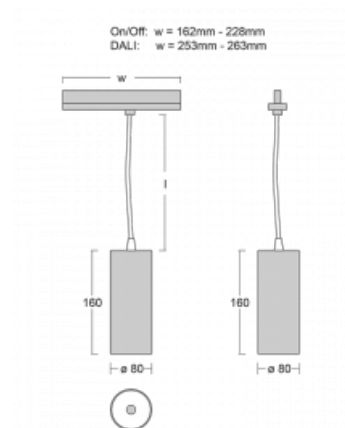

## Technical drawing

Type of installation	3 circuit track
Light distribution	Direct
Luminaire shape	Circular
Colour of the luminaires	Silver
Material	Aluminium
Lifetime	L90/B50 60 000 hours
Warranty	5 years
Description of luminaires	Luminaire 3 circuit track
Dimensions	ø 80 mm × 160 mm
Weight	0.7 kg
Light source	LED MODUL
Type of optical system	Reflector
Luminous flux	990 lm ± 10 %
Colour Temperature	3000 K warm white
Luminous efficacy	99 lm/W
MacAdam Light source	3
Colour rendering index	90
Luminaire power input	10 W ± 10 %
Connection of the luminaires	Electronic ballast non-dimmable
Electrical voltage	220-240V
Frequency	50/60Hz