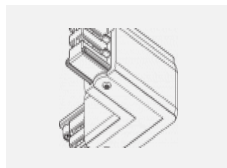

XTS35-3, white
L-feed, white