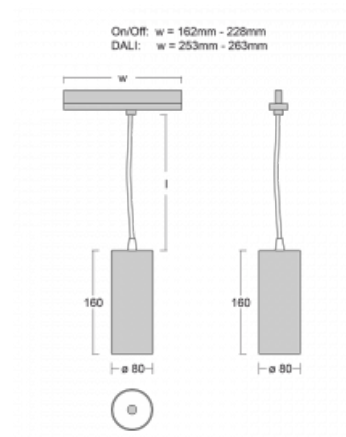

## Technical drawing

Type of installation	3 circuit track
Light distribution	Direct
Luminaire shape	Circular
Colour of the luminaires	Black
Material	Aluminium
Lifetime	L90/B50 60 000 hours
Warranty	5 years
Description of luminaires	Luminaire 3 circuit track
Dimensions	ø 80 mm × 160 mm
Weight	0.7 kg
Light source	LED MODUL
Type of optical system	Reflector
Luminous flux*	1040 lm
Colour Temperature	4000 K cool white
Luminous efficacy	104 lm/W
MacAdam Light source	3
Colour rendering index	90