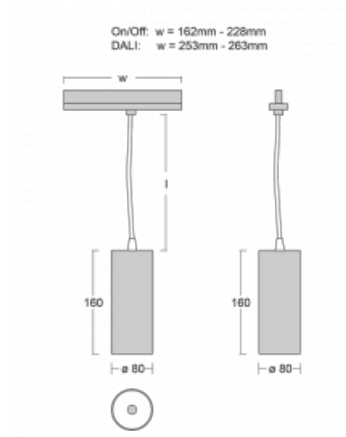

Luminaire

Vali80-T

179-605S-10GDD/930, W

We have managed to minimize the dimensions of the Vali80-T luminaires while maintaining very good lighting parameters. We also managed to reduce the casing of the luminaire to 75% of the surface. The luminaires offer a direct type of light distribution, four different beam angles of 18°, 25°, 32°, 52° and replaceable reflectors as optional accessories. The luminaires will be used predominantly to illuminate commercial spaces, galleries or showrooms. The luminaires have been fitted with adapters for the 3-phase Global Track from Nordic Aluminium. Vali80-T uses light sources with a colour rendering index of Ra90, which helps to show the true colours of the illuminated objects.

Technical drawing

Type of installation	3 circuit track
Light distribution	Direct
Luminaire shape	Circular
Colour of the luminaires	White
Material	Aluminium
Lifetime	L90/B50 60 000 hours
Warranty	5 years
Description of luminaires	Luminaire 3 circuit track
Dimensions	ø 80 mm × 160 mm
Weight	0.7 kg
Light source	LED MODUL
Type of optical system	Reflector
Luminous flux*	990 lm
Colour Temperature	3000 K warm white
Luminous efficacy	99 lm/W
MacAdam Light source	3
Colour rendering index	90