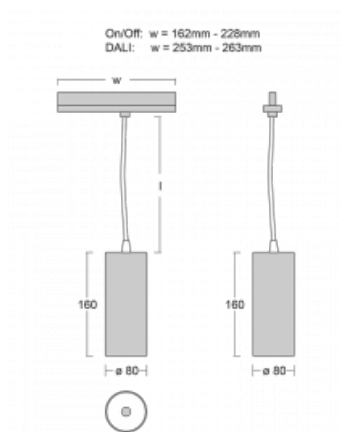

Luminaire

Vali80-T

179-605F-10GHD/940, S

We have managed to minimize the dimensions of the Vali80-T luminaires while maintaining very good lighting parameters. We also managed to reduce the casing of the luminaire to 75% of the surface. The luminaires offer a direct type of light distribution, four different beam angles of 18°, 25°, 32°, 52° and replaceable reflectors as optional accessories. The luminaires will be used predominantly to illuminate commercial spaces, galleries or showrooms. The luminaires have been fitted with adapters for the 3-phase Global Track from Nordic Aluminium. Vali80-T uses light sources with a colour rendering index of Ra90, which helps to show the true colours of the illuminated objects.

Technical drawing

Type of installation	3 circuit track
Light distribution	Direct
Luminaire shape	Circular
Colour of the luminaires	Silver
Material	Aluminium
Lifetime	L80/B10 60 000 hours
Warranty	60 months
Description of luminaires	Luminaire 3 circuit track
Dimensions	∅ 80 mm × 160 mm
Weight	0.7 kg
Light source	LED MODUL
Type of optical system	Reflector
Luminous flux	2970 lm ± 10 %
Colour Temperature	4000 K cool white
Luminous efficacy	90 lm/W
MacAdam Light source	3
Colour rendering index	90
Luminaire power input	33 W ± 10 %
Connection of the luminaires	DALI dimmable
Electrical voltage	220-240V
Frequency	50/60Hz