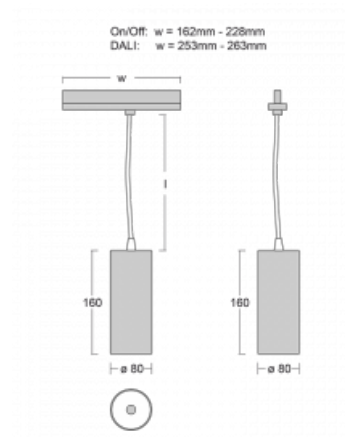

## Technical drawing

Type of installation	3 circuit track
Light distribution	Direct
Luminaire shape	Circular
Colour of the luminaires	Black
Material	Aluminium
Lifetime	L80/B10 60 000 hours
Warranty	60 months
Description of luminaires	Luminaire 3 circuit track
Dimensions	ø 80 mm × 160 mm
Weight	0.7 kg
Light source	LED MODUL
Type of optical system	Reflector
Luminous flux	2970 lm ± 10 %
Colour Temperature	4000 K cool white
Luminous efficacy	90 lm/W
MacAdam Light source	3
Colour rendering index	90
Luminaire power input	33 W ± 10 %
Connection of the luminaires	DALI dimmable
Electrical voltage	220-240V
Frequency	50/60Hz