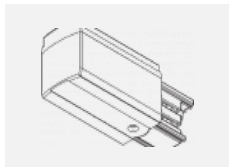

XTSC611-1, grey
End feed DALI, grey