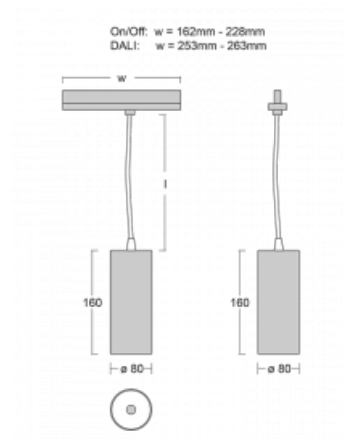

## Technical drawing

Type of installation	3 circuit track
Light distribution	Direct
Luminaire shape	Circular
Colour of the luminaires	Black
Material	Aluminium
Lifetime	L80/B10 60 000 hours
Warranty	5 years
Description of luminaires	Luminaire 3 circuit track
Dimensions	ø 80 mm × 160 mm
Weight	0.7 kg
Light source	LED MODUL
Type of optical system	Reflector
Luminous flux*	2970 lm
Colour Temperature	4000 K cool white
Luminous efficacy	90 lm/W
MacAdam Light source	3
Colour rendering index	90