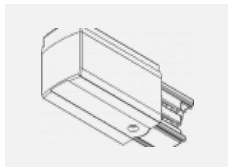

XTSC611-2, black
End feed DALI, black