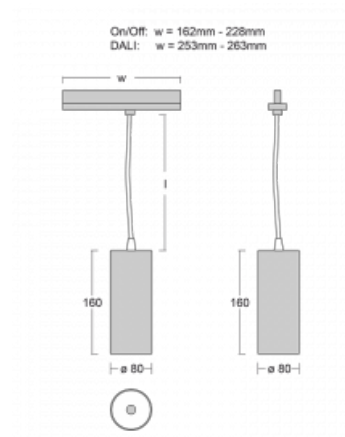

Luminaire

Vali80-T

179-605F-10GHD/930, S

We have managed to minimize the dimensions of the Vali80-T luminaires while maintaining very good lighting parameters. We also managed to reduce the casing of the luminaire to 75% of the surface. The luminaires offer a direct type of light distribution, four different beam angles of 18°, 25°, 32°, 52° and replaceable reflectors as optional accessories. The luminaires will be used predominantly to illuminate commercial spaces, galleries or showrooms. The luminaires have been fitted with adapters for the 3-phase Global Track from Nordic Aluminium. Vali80-T uses light sources with a colour rendering index of Ra90, which helps to show the true colours of the illuminated objects.

Technical drawing

Type of installation	3 circuit track
Light distribution	Direct
Luminaire shape	Circular
Colour of the luminaires	Silver
Material	Aluminium
Lifetime	L80/B10 60 000 hours
Warranty	5 years
Description of luminaires	Luminaire 3 circuit track
Dimensions	ø 80 mm × 160 mm
Weight	0.7 kg
Light source	LED MODUL
Type of optical system	Reflector
Luminous flux*	2830 lm
Colour Temperature	3000 K warm white
Luminous efficacy	86 lm/W
MacAdam Light source	3
Colour rendering index	90