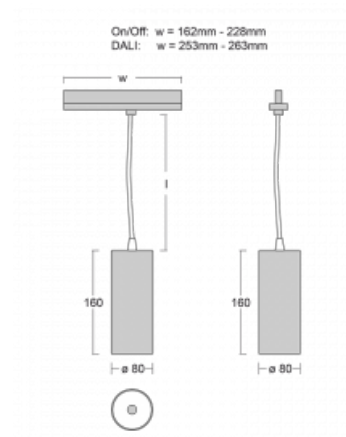

## Technical drawing

Type of installation	3 circuit track
Light distribution	Direct
Luminaire shape	Circular
Colour of the luminaires	Black
Material	Aluminium
Lifetime	L80/B10 60 000 hours
Warranty	5 years
Description of luminaires	Luminaire 3 circuit track
Dimensions	ø 80 mm × 160 mm
Weight	0.7 kg
Light source	LED MODUL
Type of optical system	Reflector
Luminous flux*	2830 lm
Colour Temperature	3000 K warm white
Luminous efficacy	86 lm/W
MacAdam Light source	3
Colour rendering index	90