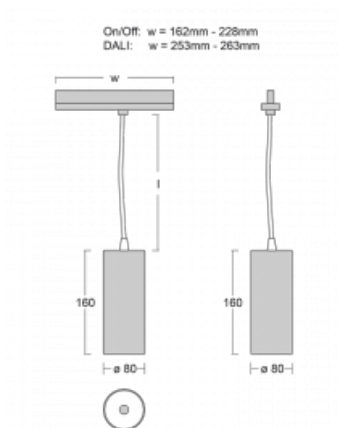

Technical drawing

Type of installation	3 circuit track
Light distribution	Direct
Luminaire shape	Circular
Colour of the luminaires	Black
Material	Aluminium
Lifetime	L80/B10 60 000 hours
Warranty	60 months
Description of luminaires	Luminaire 3 circuit track
Dimensions	ø 80 mm × 160 mm
Weight	0.7 kg
Light source	LED MODUL
Type of optical system	Reflector
Luminous flux	2830 lm ± 10 %
Colour Temperature	3000 K warm white
Luminous efficacy	86 lm/W
MacAdam Light source	3
Colour rendering index	90
Luminaire power input	33 W ± 10 %
Connection of the luminaires	DALI dimmable
Electrical voltage	220-240V
Frequency	50/60Hz