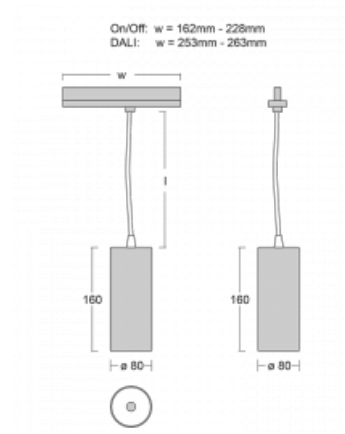

Luminaire

Vali80-T

179-605F-10GGD/940, W

We have managed to minimize the dimensions of the Vali80-T luminaires while maintaining very good lighting parameters. We also managed to reduce the casing of the luminaire to 75% of the surface. The luminaires offer a direct type of light distribution, four different beam angles of 18°, 25°, 32°, 52° and replaceable reflectors as optional accessories. The luminaires will be used predominantly to illuminate commercial spaces, galleries or showrooms. The luminaires have been fitted with adapters for the 3-phase Global Track from Nordic Aluminium. Vali80-T uses light sources with a colour rendering index of Ra90, which helps to show the true colours of the illuminated objects.

Technical drawing

Type of installation	3 circuit track
Light distribution	Direct
Luminaire shape	Circular
Colour of the luminaires	White
Material	Aluminium
Lifetime	L90/B50 60 000 hours
Warranty	5 years
Description of luminaires	Luminaire 3 circuit track
Dimensions	ø 80 mm × 160 mm
Weight	0.7 kg
Light source	LED MODUL
Type of optical system	Reflector
Luminous flux*	1970 lm
Colour Temperature	4000 K cool white
Luminous efficacy	97 lm/W
MacAdam Light source	3
Colour rendering index	90