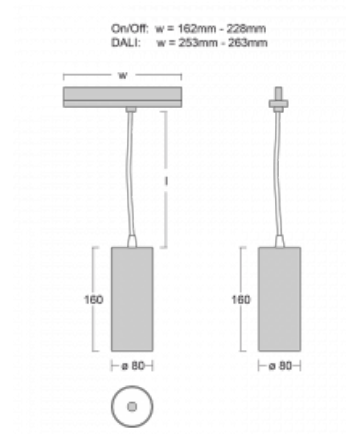

Luminaire

Vali80-T

179-605F-10GGD/940, S

We have managed to minimize the dimensions of the Vali80-T luminaires while maintaining very good lighting parameters. We also managed to reduce the casing of the luminaire to 75% of the surface. The luminaires offer a direct type of light distribution, four different beam angles of 18°, 25°, 32°, 52° and replaceable reflectors as optional accessories. The luminaires will be used predominantly to illuminate commercial spaces, galleries or showrooms. The luminaires have been fitted with adapters for the 3-phase Global Track from Nordic Aluminium. Vali80-T uses light sources with a colour rendering index of Ra90, which helps to show the true colours of the illuminated objects.

Technical drawing

| | |
|---------------------------|---------------------------|
| Type of installation | 3 circuit track |
| Light distribution | Direct |
| Luminaire shape | Circular |
| Colour of the luminaires | Silver |
| Material | Aluminium |
| Lifetime | L90/B50 60 000 hours |
| Warranty | 5 years |
| Description of luminaires | Luminaire 3 circuit track |
| Dimensions | ø 80 mm × 160 mm |
| Weight | 0.7 kg |
| Light source | LED MODUL |
| Type of optical system | Reflector |
| Luminous flux* | 1970 lm |
| Colour Temperature | 4000 K cool white |
| Luminous efficacy | 97 lm/W |
| MacAdam Light source | 3 |
| Colour rendering index | 90 |