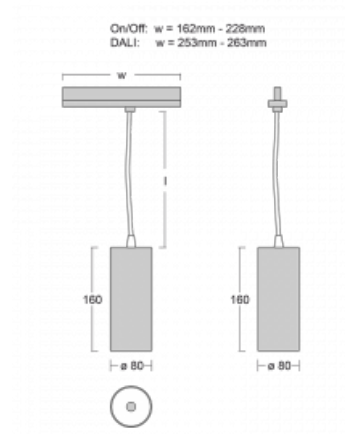

## Technical drawing

Type of installation	3 circuit track
Light distribution	Direct
Luminaire shape	Circular
Colour of the luminaires	Black
Material	Aluminium
Lifetime	L90/B50 60 000 hours
Warranty	5 years
Description of luminaires	Luminaire 3 circuit track
Dimensions	ø 80 mm × 160 mm
Weight	0.7 kg
Light source	LED MODUL
Type of optical system	Reflector
Luminous flux*	1970 lm
Colour Temperature	4000 K cool white
Luminous efficacy	97 lm/W
MacAdam Light source	3
Colour rendering index	90