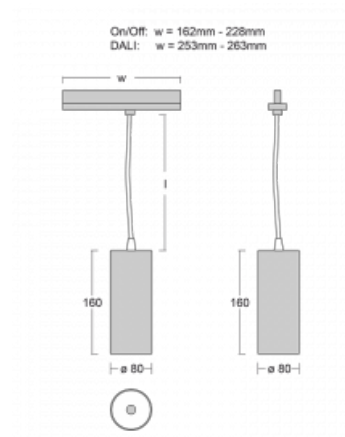

**Technical drawing**

Type of installation	3 circuit track
Light distribution	Direct
Luminaire shape	Circular
Colour of the luminaires	White
Material	Aluminium
Lifetime	L90/B50 60 000 hours
Warranty	5 years
Description of luminaires	Luminaire 3 circuit track
Dimensions	ø 80 mm × 160 mm
Weight	0.7 kg
Light source	LED MODUL
Type of optical system	Reflector
Luminous flux*	1880 lm
Colour Temperature	3000 K warm white
Luminous efficacy	92 lm/W
MacAdam Light source	3
Colour rendering index	90