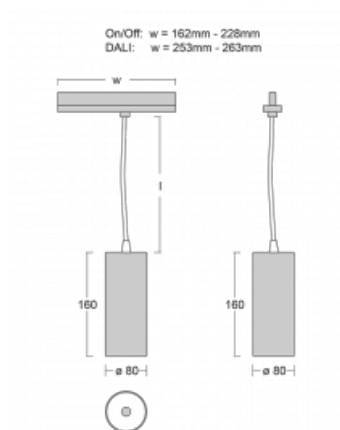

Luminaire

Vali80-T

179-605F-10GGD/930, S

We have managed to minimize the dimensions of the Vali80-T luminaires while maintaining very good lighting parameters. We also managed to reduce the casing of the luminaire to 75% of the surface. The luminaires offer a direct type of light distribution, four different beam angles of 18°, 25°, 32°, 52° and replaceable reflectors as optional accessories. The luminaires will be used predominantly to illuminate commercial spaces, galleries or showrooms. The luminaires have been fitted with adapters for the 3-phase Global Track from Nordic Aluminium. Vali80-T uses light sources with a colour rendering index of Ra90, which helps to show the true colours of the illuminated objects.

Technical drawing

Type of installation	3 circuit track
Light distribution	Direct
Luminaire shape	Circular
Colour of the luminaires	Silver
Material	Aluminium
Lifetime	L90/B50 60 000 hours
Warranty	60 months
Description of luminaires	Luminaire 3 circuit track
Dimensions	ø 80 mm × 160 mm
Weight	0.7 kg
Light source	LED MODUL
Type of optical system	Reflector
Luminous flux	1880 lm ± 10 %
Colour Temperature	3000 K warm white
Luminous efficacy	92 lm/W
MacAdam Light source	3
Colour rendering index	90
Luminaire power input	20.4 W ± 10 %
Connection of the luminaires	DALI dimmable
Electrical voltage	220-240V
Frequency	50/60Hz