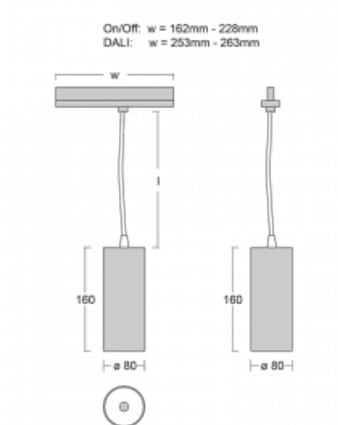

## Technical drawing

Type of installation	3 circuit track
Light distribution	Direct
Luminaire shape	Circular
Colour of the luminaires	Black
Material	Aluminium
Lifetime	L90/B50 60 000 hours
Warranty	60 months
Description of luminaires	Luminaire 3 circuit track
Dimensions	ø 80 mm × 160 mm
Weight	0.7 kg
Light source	LED MODUL
Type of optical system	Reflector
Luminous flux	1880 lm ± 10 %
Colour Temperature	3000 K warm white
Luminous efficacy	92 lm/W
MacAdam Light source	3
Colour rendering index	90
Luminaire power input	20.4 W ± 10 %
Connection of the luminaires	DALI dimmable
Electrical voltage	220-240V
Frequency	50/60Hz