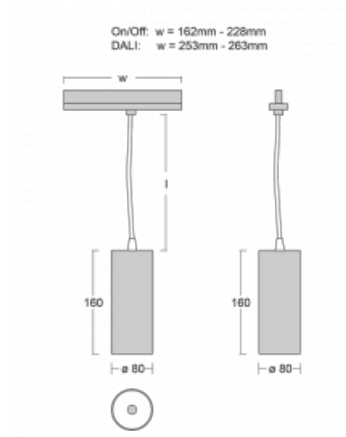

Luminaire

Vali80-T

179-605F-10GDD/940, W

We have managed to minimize the dimensions of the Vali80-T luminaires while maintaining very good lighting parameters. We also managed to reduce the casing of the luminaire to 75% of the surface. The luminaires offer a direct type of light distribution, four different beam angles of 18°, 25°, 32°, 52° and replaceable reflectors as optional accessories. The luminaires will be used predominantly to illuminate commercial spaces, galleries or showrooms. The luminaires have been fitted with adapters for the 3-phase Global Track from Nordic Aluminium. Vali80-T uses light sources with a colour rendering index of Ra90, which helps to show the true colours of the illuminated objects.

Technical drawing

Type of installation	3 circuit track
Light distribution	Direct
Luminaire shape	Circular
Colour of the luminaires	White
Material	Aluminium
Lifetime	L90/B50 60 000 hours
Warranty	5 years
Description of luminaires	Luminaire 3 circuit track
Dimensions	ø 80 mm × 160 mm
Weight	0.7 kg
Light source	LED MODUL
Type of optical system	Reflector
Luminous flux*	1040 lm
Colour Temperature	4000 K cool white
Luminous efficacy	104 lm/W
MacAdam Light source	3
Colour rendering index	90