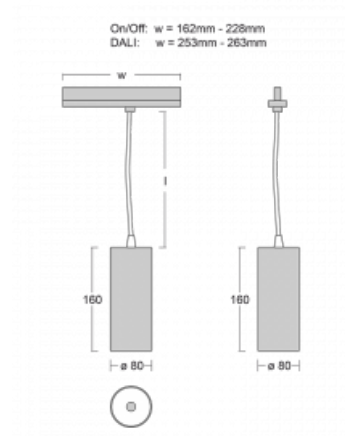

## Technical drawing

Type of installation	3 circuit track
Light distribution	Direct
Luminaire shape	Circular
Colour of the luminaires	Silver
Material	Aluminium
Lifetime	L90/B50 60 000 hours
Warranty	5 years
Description of luminaires	Luminaire 3 circuit track
Dimensions	ø 80 mm × 160 mm
Weight	0.7 kg
Light source	LED MODUL
Type of optical system	Reflector
Luminous flux*	1040 lm
Colour Temperature	4000 K cool white
Luminous efficacy	104 lm/W
MacAdam Light source	3
Colour rendering index	90