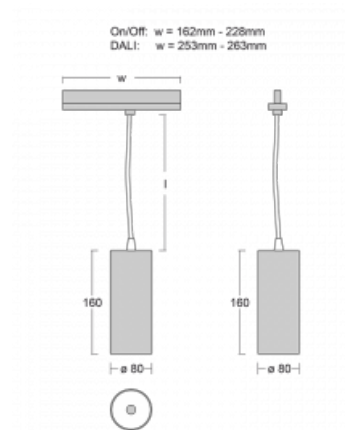

Luminaire

Vali80-T

179-605F-10GDD/940, B

We have managed to minimize the dimensions of the Vali80-T luminaires while maintaining very good lighting parameters. We also managed to reduce the casing of the luminaire to 75% of the surface. The luminaires offer a direct type of light distribution, four different beam angles of 18°, 25°, 32°, 52° and replaceable reflectors as optional accessories. The luminaires will be used predominantly to illuminate commercial spaces, galleries or showrooms. The luminaires have been fitted with adapters for the 3-phase Global Track from Nordic Aluminium. Vali80-T uses light sources with a colour rendering index of Ra90, which helps to show the true colours of the illuminated objects.

Technical drawing

Type of installation	3 circuit track
Light distribution	Direct
Luminaire shape	Circular
Colour of the luminaires	Black
Material	Aluminium
Lifetime	L90/B50 60 000 hours
Warranty	60 months
Description of luminaires	Luminaire 3 circuit track
Dimensions	ø 80 mm × 160 mm
Weight	0.7 kg
Light source	LED MODUL
Type of optical system	Reflector
Luminous flux	1040 lm ± 10 %
Colour Temperature	4000 K cool white
Luminous efficacy	104 lm/W
MacAdam Light source	3
Colour rendering index	90
Luminaire power input	10 W ± 10 %
Connection of the luminaires	DALI dimmable
Electrical voltage	220-240V
Frequency	50/60Hz