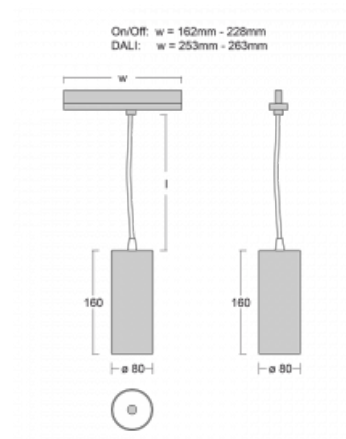

Luminaire

Vali80-T

179-605F-10GDD/940, B

We have managed to minimize the dimensions of the Vali80-T luminaires while maintaining very good lighting parameters. We also managed to reduce the casing of the luminaire to 75% of the surface. The luminaires offer a direct type of light distribution, four different beam angles of 18°, 25°, 32°, 52° and replaceable reflectors as optional accessories. The luminaires will be used predominantly to illuminate commercial spaces, galleries or showrooms. The luminaires have been fitted with adapters for the 3-phase Global Track from Nordic Aluminium. Vali80-T uses light sources with a colour rendering index of Ra90, which helps to show the true colours of the illuminated objects.

Technical drawing

Type of installation	3 circuit track
Light distribution	Direct
Luminaire shape	Circular
Colour of the luminaires	Black
Material	Aluminium
Lifetime	L90/B50 60 000 hours
Warranty	5 years
Description of luminaires	Luminaire 3 circuit track
Dimensions	∅ 80 mm × 160 mm
Weight	0.7 kg
Light source	LED MODUL
Type of optical system	Reflector
Luminous flux*	1040 lm
Colour Temperature	4000 K cool white
Luminous efficacy	104 lm/W
MacAdam Light source	3
Colour rendering index	90