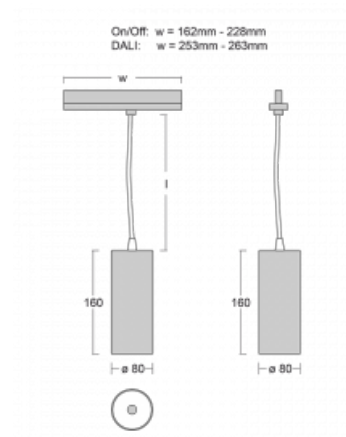

Luminaire

Vali80-T

179-605F-10GDD/930, W

We have managed to minimize the dimensions of the Vali80-T luminaires while maintaining very good lighting parameters. We also managed to reduce the casing of the luminaire to 75% of the surface. The luminaires offer a direct type of light distribution, four different beam angles of 18°, 25°, 32°, 52° and replaceable reflectors as optional accessories. The luminaires will be used predominantly to illuminate commercial spaces, galleries or showrooms. The luminaires have been fitted with adapters for the 3-phase Global Track from Nordic Aluminium. Vali80-T uses light sources with a colour rendering index of Ra90, which helps to show the true colours of the illuminated objects.

Technical drawing

Type of installation	3 circuit track
Light distribution	Direct
Luminaire shape	Circular
Colour of the luminaires	White
Material	Aluminium
Lifetime	L90/B50 60 000 hours
Warranty	5 years
Description of luminaires	Luminaire 3 circuit track
Dimensions	ø 80 mm × 160 mm
Weight	0.7 kg
Light source	LED MODUL
Type of optical system	Reflector
Luminous flux*	990 lm
Colour Temperature	3000 K warm white
Luminous efficacy	99 lm/W
MacAdam Light source	3
Colour rendering index	90