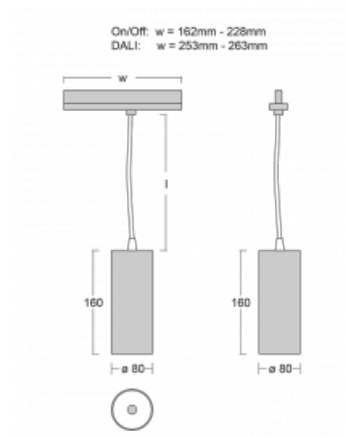

## Technical drawing

Type of installation	3 circuit track
Light distribution	Direct
Luminaire shape	Circular
Colour of the luminaires	Black
Material	Aluminium
Lifetime	L90/B50 60 000 hours
Warranty	5 years
Description of luminaires	Luminaire 3 circuit track
Dimensions	ø 80 mm × 160 mm
Weight	0.7 kg
Light source	LED MODUL
Type of optical system	Reflector
Luminous flux*	990 lm
Colour Temperature	3000 K warm white
Luminous efficacy	99 lm/W
MacAdam Light source	3
Colour rendering index	90