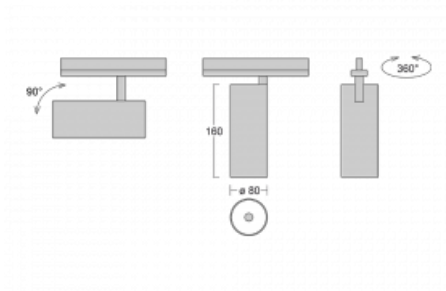

Luminaire

Vali80-T

179-600W-10GHE/940, B

We have managed to minimize the dimensions of the Vali80-T luminaires while maintaining very good lighting parameters. We also managed to reduce the casing of the luminaire to 75% of the surface. The luminaires offer a direct type of light distribution, four different beam angles of 18°, 25°, 32°, 52° and replaceable reflectors as optional accessories. The luminaires will be used predominantly to illuminate commercial spaces, galleries or showrooms. The luminaires have been fitted with adapters for the 3-phase Global Track from Nordic Aluminium. Vali80-T uses light sources with a colour rendering index of Ra90, which helps to show the true colours of the illuminated objects.

Technical drawing

Type of installation	3 circuit track
Light distribution	Direct
Luminaire shape	Circular
Colour of the luminaires	Black
Material	Aluminium
Lifetime	L80/B10 60 000 hours
Warranty	5 years
Description of luminaires	Luminaire 3 circuit track
Dimensions	ø 80 mm × 160 mm
Weight	0.7 kg
Light source	LED MODUL
Type of optical system	Reflector
Luminous flux*	2970 lm
Colour Temperature	4000 K cool white
Luminous efficacy	90 lm/W
MacAdam Light source	3
Colour rendering index	90
Beam angle	52°
UGR max. X=4H Y=8H, ρ=70,50,20	19.9