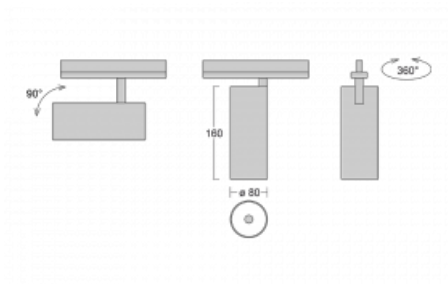

Luminaire

Vali80-T

179-600W-10GHD/940, W

We have managed to minimize the dimensions of the Vali80-T luminaires while maintaining very good lighting parameters. We also managed to reduce the casing of the luminaire to 75% of the surface. The luminaires offer a direct type of light distribution, four different beam angles of 18°, 25°, 32°, 52° and replaceable reflectors as optional accessories. The luminaires will be used predominantly to illuminate commercial spaces, galleries or showrooms. The luminaires have been fitted with adapters for the 3-phase Global Track from Nordic Aluminium. Vali80-T uses light sources with a colour rendering index of Ra90, which helps to show the true colours of the illuminated objects.

Technical drawing

Type of installation	3 circuit track
Light distribution	Direct
Luminaire shape	Circular
Colour of the luminaires	White
Material	Aluminium
Lifetime	L80/B10 60 000 hours
Warranty	5 years
Description of luminaires	Luminaire 3 circuit track
Dimensions	ø 80 mm × 160 mm
Weight	0.7 kg
Light source	LED MODUL
Type of optical system	Reflector
Luminous flux	2970 lm ± 10 %
Colour Temperature	4000 K cool white
Luminous efficacy	90 lm/W
MacAdam Light source	3
Colour rendering index	90
Beam angle	52°
UGR max. X=4H Y=8H, ρ=70,50,20	19.9