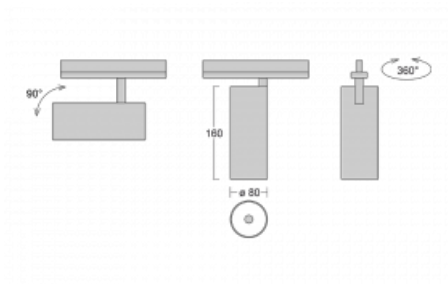

Luminaire

Vali80-T

179-600W-10GHD/940, W

We have managed to minimize the dimensions of the Vali80-T luminaires while maintaining very good lighting parameters. We also managed to reduce the casing of the luminaire to 75% of the surface. The luminaires offer a direct type of light distribution, four different beam angles of 18°, 25°, 32°, 52° and replaceable reflectors as optional accessories. The luminaires will be used predominantly to illuminate commercial spaces, galleries or showrooms. The luminaires have been fitted with adapters for the 3-phase Global Track from Nordic Aluminium. Vali80-T uses light sources with a colour rendering index of Ra90, which helps to show the true colours of the illuminated objects.

Technical drawing

| | |
|-----------------------------------|---------------------------|
| Type of installation | 3 circuit track |
| Light distribution | Direct |
| Luminaire shape | Circular |
| Colour of the luminaires | White |
| Material | Aluminium |
| Lifetime | L80/B10 60 000 hours |
| Warranty | 5 years |
| Description of luminaires | Luminaire 3 circuit track |
| Dimensions | ø 80 mm × 160 mm |
| Weight | 0.7 kg |
| Light source | LED MODUL |
| Type of optical system | Reflector |
| Luminous flux* | 2970 lm |
| Colour Temperature | 4000 K cool white |
| Luminous efficacy | 90 lm/W |
| MacAdam Light source | 3 |
| Colour rendering index | 90 |
| Beam angle | 52° |
| UGR max. X=4H Y=8H, ρ=70,50,20 | 19.9 |