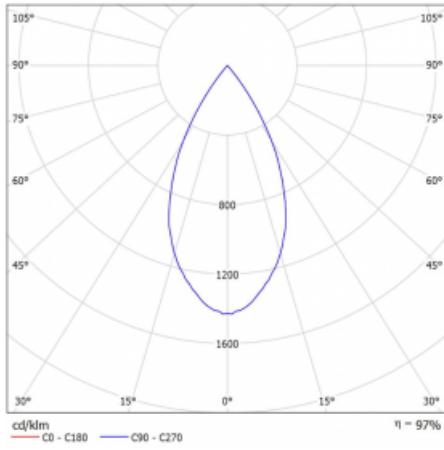

Curve

Luminaire power input 33 W $\pm$ 10 %

Connection of the luminaires DALI dimmable

Electrical voltage 220-240V

Frequency 50/60Hz

☐ CE IP 20