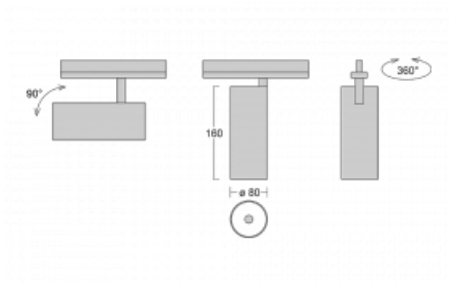

Luminaire

Vali80-T

179-600W-10GHD/940, S

We have managed to minimize the dimensions of the Vali80-T luminaires while maintaining very good lighting parameters. We also managed to reduce the casing of the luminaire to 75% of the surface. The luminaires offer a direct type of light distribution, four different beam angles of 18°, 25°, 32°, 52° and replaceable reflectors as optional accessories. The luminaires will be used predominantly to illuminate commercial spaces, galleries or showrooms. The luminaires have been fitted with adapters for the 3-phase Global Track from Nordic Aluminium. Vali80-T uses light sources with a colour rendering index of Ra90, which helps to show the true colours of the illuminated objects.

Technical drawing

Type of installation	3 circuit track
Light distribution	Direct
Luminaire shape	Circular
Colour of the luminaires	Silver
Material	Aluminium
Lifetime	L80/B10 60 000 hours
Warranty	5 years
Description of luminaires	Luminaire 3 circuit track
Dimensions	ø 80 mm × 160 mm
Weight	0.7 kg
Light source	LED MODUL
Type of optical system	Reflector
Luminous flux*	2970 lm
Colour Temperature	4000 K cool white
Luminous efficacy	90 lm/W
MacAdam Light source	3
Colour rendering index	90
Beam angle	52°
UGR max. X=4H Y=8H, ρ=70,50,20	19.9