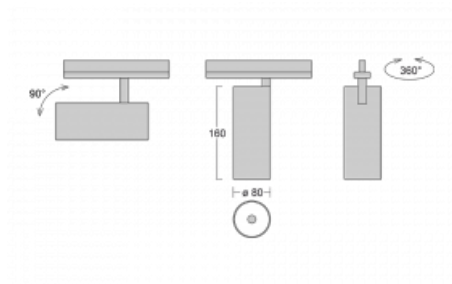

Luminaire

Vali80-T

179-600W-10GHD/940, S

We have managed to minimize the dimensions of the Vali80-T luminaires while maintaining very good lighting parameters. We also managed to reduce the casing of the luminaire to 75% of the surface. The luminaires offer a direct type of light distribution, four different beam angles of 18°, 25°, 32°, 52° and replaceable reflectors as optional accessories. The luminaires will be used predominantly to illuminate commercial spaces, galleries or showrooms. The luminaires have been fitted with adapters for the 3-phase Global Track from Nordic Aluminium. Vali80-T uses light sources with a colour rendering index of Ra90, which helps to show the true colours of the illuminated objects.

Technical drawing

Type of installation	3 circuit track
Light distribution	Direct
Luminaire shape	Circular
Colour of the luminaires	Silver
Material	Aluminium
Lifetime	L80/B10 60 000 hours
Warranty	60 months
Description of luminaires	Luminaire 3 circuit track
Dimensions	ø 80 mm × 160 mm
Weight	0.7 kg
Light source	LED MODUL
Type of optical system	Reflector
Luminous flux	2970 lm ± 10 %
Colour Temperature	4000 K cool white
Luminous efficacy	90 lm/W
MacAdam Light source	3
Colour rendering index	90
Beam angle	52°
UGR max. X=4H Y=8H, ρ=70,50,20	19.9