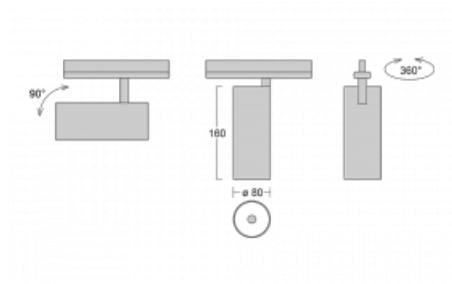

Luminaire

Vali80-T

179-600W-10GHD/940, B

We have managed to minimize the dimensions of the Vali80-T luminaires while maintaining very good lighting parameters. We also managed to reduce the casing of the luminaire to 75% of the surface. The luminaires offer a direct type of light distribution, four different beam angles of 18°, 25°, 32°, 52° and replaceable reflectors as optional accessories. The luminaires will be used predominantly to illuminate commercial spaces, galleries or showrooms. The luminaires have been fitted with adapters for the 3-phase Global Track from Nordic Aluminium. Vali80-T uses light sources with a colour rendering index of Ra90, which helps to show the true colours of the illuminated objects.

Technical drawing

| | |
|-----------------------------------|---------------------------|
| Type of installation | 3 circuit track |
| Light distribution | Direct |
| Luminaire shape | Circular |
| Colour of the luminaires | Black |
| Material | Aluminium |
| Lifetime | L80/B10 60 000 hours |
| Warranty | 60 months |
| Description of luminaires | Luminaire 3 circuit track |
| Dimensions | ø 80 mm × 160 mm |
| Weight | 0.7 kg |
| Light source | LED MODUL |
| Type of optical system | Reflector |
| Luminous flux | 2970 lm ± 10 % |
| Colour Temperature | 4000 K cool white |
| Luminous efficacy | 90 lm/W |
| MacAdam Light source | 3 |
| Colour rendering index | 90 |
| Beam angle | 52° |
| UGR max. X=4H Y=8H, ρ=70,50,20 | 19.9 |