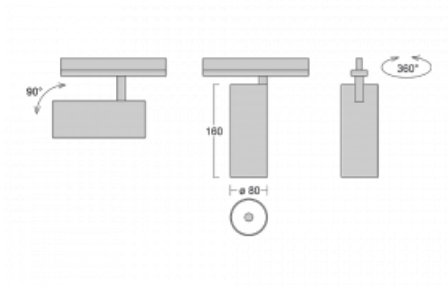

Luminaire

Vali80-T

179-600W-10GHD/940, B

We have managed to minimize the dimensions of the Vali80-T luminaires while maintaining very good lighting parameters. We also managed to reduce the casing of the luminaire to 75% of the surface. The luminaires offer a direct type of light distribution, four different beam angles of 18°, 25°, 32°, 52° and replaceable reflectors as optional accessories. The luminaires will be used predominantly to illuminate commercial spaces, galleries or showrooms. The luminaires have been fitted with adapters for the 3-phase Global Track from Nordic Aluminium. Vali80-T uses light sources with a colour rendering index of Ra90, which helps to show the true colours of the illuminated objects.

Technical drawing

Type of installation	3 circuit track
Light distribution	Direct
Luminaire shape	Circular
Colour of the luminaires	Black
Material	Aluminium
Lifetime	L80/B10 60 000 hours
Warranty	5 years
Description of luminaires	Luminaire 3 circuit track
Dimensions	ø 80 mm × 160 mm
Weight	0.7 kg
Light source	LED MODUL
Type of optical system	Reflector
Luminous flux*	2970 lm
Colour Temperature	4000 K cool white
Luminous efficacy	90 lm/W
MacAdam Light source	3
Colour rendering index	90
Beam angle	52°
UGR max. X=4H Y=8H, ρ=70,50,20	19.9