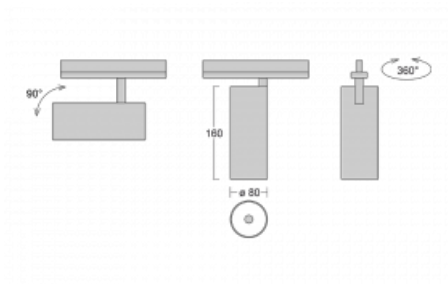

## Technical drawing

Type of installation	3 circuit track
Light distribution	Direct
Luminaire shape	Circular
Colour of the luminaires	White
Material	Aluminium
Lifetime	L80/B10 60 000 hours
Warranty	60 months
Description of luminaires	Luminaire 3 circuit track
Dimensions	ø 80 mm × 160 mm
Weight	0.7 kg
Light source	LED MODUL
Type of optical system	Reflector
Luminous flux	2830 lm ± 10 %
Colour Temperature	3000 K warm white
Luminous efficacy	86 lm/W
MacAdam Light source	3
Colour rendering index	90
Beam angle	52°
UGR max. X=4H Y=8H, ρ=70,50,20	16.1