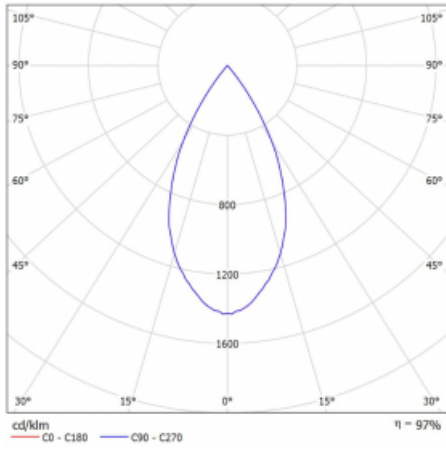

Curve

Luminaire power input* 33 W

Connection of the luminaires DALI

Electrical voltage 220-240V

Frequency 50/60Hz

CE IP 20

* $\pm 10\%$