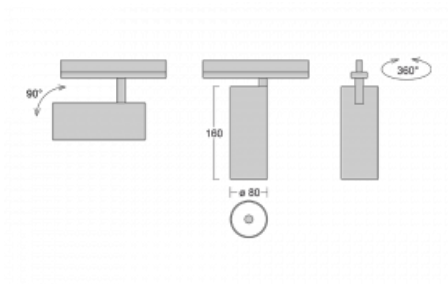

**Technical drawing**

Type of installation	3 circuit track
Light distribution	Direct
Luminaire shape	Circular
Colour of the luminaires	Silver
Material	Aluminium
Lifetime	L80/B10 60 000 hours
Warranty	5 years
Description of luminaires	Luminaire 3 circuit track
Dimensions	ø 80 mm × 160 mm
Weight	0.7 kg
Light source	LED MODUL
Type of optical system	Reflector
Luminous flux*	2830 lm
Colour Temperature	3000 K warm white
Luminous efficacy	86 lm/W
MacAdam Light source	3
Colour rendering index	90
Beam angle	52°
UGR max. X=4H Y=8H, ρ=70,50,20	19.7