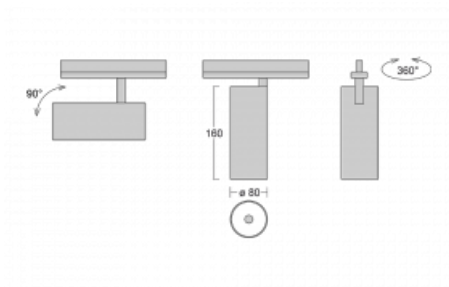

Luminaire

Vali80-T

179-600W-10GHD/930, B

We have managed to minimize the dimensions of the Vali80-T luminaires while maintaining very good lighting parameters. We also managed to reduce the casing of the luminaire to 75% of the surface. The luminaires offer a direct type of light distribution, four different beam angles of 18°, 25°, 32°, 52° and replaceable reflectors as optional accessories. The luminaires will be used predominantly to illuminate commercial spaces, galleries or showrooms. The luminaires have been fitted with adapters for the 3-phase Global Track from Nordic Aluminium. Vali80-T uses light sources with a colour rendering index of Ra90, which helps to show the true colours of the illuminated objects.

Technical drawing

Type of installation	3 circuit track
Light distribution	Direct
Luminaire shape	Circular
Colour of the luminaires	Black
Material	Aluminium
Lifetime	L80/B10 60 000 hours
Warranty	5 years
Description of luminaires	Luminaire 3 circuit track
Dimensions	ø 80 mm × 160 mm
Weight	0.7 kg
Light source	LED MODUL
Type of optical system	Reflector
Luminous flux*	2830 lm
Colour Temperature	3000 K warm white
Luminous efficacy	86 lm/W
MacAdam Light source	3
Colour rendering index	90
Beam angle	52°
UGR max. X=4H Y=8H, ρ=70,50,20	19.7