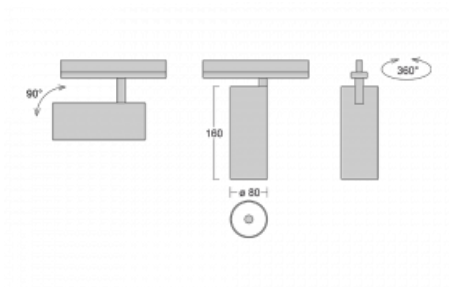

Luminaire

Vali80-T

179-600W-10GHD/930, B

We have managed to minimize the dimensions of the Vali80-T luminaires while maintaining very good lighting parameters. We also managed to reduce the casing of the luminaire to 75% of the surface. The luminaires offer a direct type of light distribution, four different beam angles of 18°, 25°, 32°, 52° and replaceable reflectors as optional accessories. The luminaires will be used predominantly to illuminate commercial spaces, galleries or showrooms. The luminaires have been fitted with adapters for the 3-phase Global Track from Nordic Aluminium. Vali80-T uses light sources with a colour rendering index of Ra90, which helps to show the true colours of the illuminated objects.

Technical drawing

Type of installation	3 circuit track
Light distribution	Direct
Luminaire shape	Circular
Colour of the luminaires	Black
Material	Aluminium
Lifetime	L80/B10 60 000 hours
Warranty	60 months
Description of luminaires	Luminaire 3 circuit track
Dimensions	ø 80 mm × 160 mm
Weight	0.7 kg
Light source	LED MODUL
Type of optical system	Reflector
Luminous flux	2830 lm ± 10 %
Colour Temperature	3000 K warm white
Luminous efficacy	86 lm/W
MacAdam Light source	3
Colour rendering index	90
Beam angle	52°
UGR max. X=4H Y=8H, ρ=70,50,20	19.7