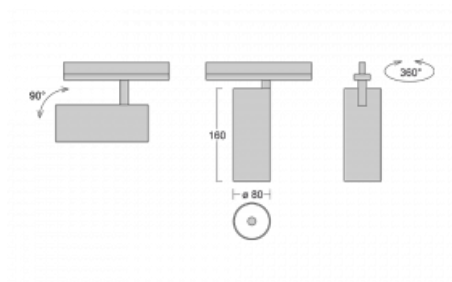

## Technical drawing

Type of installation	3 circuit track
Light distribution	Direct
Luminaire shape	Circular
Colour of the luminaires	White
Material	Aluminium
Lifetime	L90/B50 60 000 hours
Warranty	60 months
Description of luminaires	Luminaire 3 circuit track
Dimensions	ø 80 mm × 160 mm
Weight	0.7 kg
Light source	LED MODUL
Type of optical system	Reflector
Luminous flux	1970 lm ± 10 %
Colour Temperature	4000 K cool white
Luminous efficacy	97 lm/W
MacAdam Light source	3
Colour rendering index	90
Beam angle	52°
UGR max. X=4H Y=8H, ρ=70,50,20	18.5