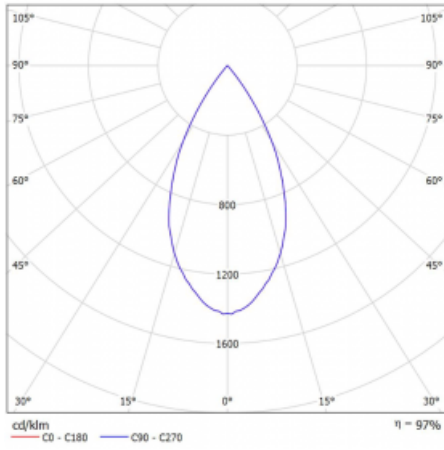

Curve

Luminaire power input* 20.4 W

Connection of the luminaires DALI

Electrical voltage 220-240V

Frequency 50/60Hz

☐ CE IP 20

* $\pm 10\%$