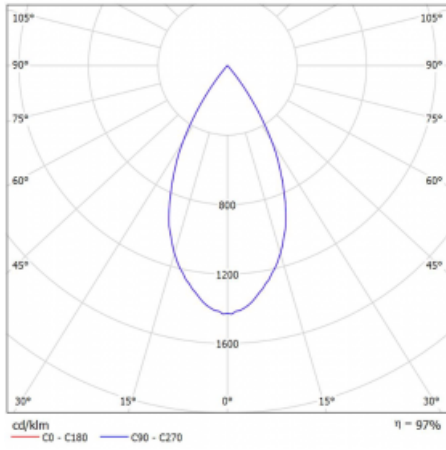

Curve

Luminaire power input 20.4 W ± 10 %

Connection of the luminaires DALI dimmable

Electrical voltage 220-240V

Frequency 50/60Hz

☐ CE IP 20