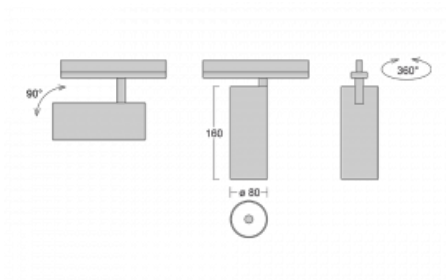

Luminaire

Vali80-T

179-600W-10GGD/940, S

We have managed to minimize the dimensions of the Vali80-T luminaires while maintaining very good lighting parameters. We also managed to reduce the casing of the luminaire to 75% of the surface. The luminaires offer a direct type of light distribution, four different beam angles of 18°, 25°, 32°, 52° and replaceable reflectors as optional accessories. The luminaires will be used predominantly to illuminate commercial spaces, galleries or showrooms. The luminaires have been fitted with adapters for the 3-phase Global Track from Nordic Aluminium. Vali80-T uses light sources with a colour rendering index of Ra90, which helps to show the true colours of the illuminated objects.

Technical drawing

Type of installation	3 circuit track
Light distribution	Direct
Luminaire shape	Circular
Colour of the luminaires	Silver
Material	Aluminium
Lifetime	L90/B50 60 000 hours
Warranty	5 years
Description of luminaires	Luminaire 3 circuit track
Dimensions	ø 80 mm × 160 mm
Weight	0.7 kg
Light source	LED MODUL
Type of optical system	Reflector
Luminous flux*	1970 lm
Colour Temperature	4000 K cool white
Luminous efficacy	97 lm/W
MacAdam Light source	3
Colour rendering index	90
Beam angle	52°
UGR max. X=4H Y=8H, ρ=70,50,20	18.5