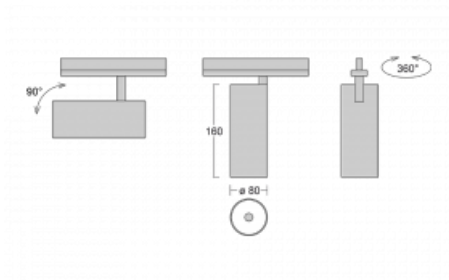

Luminaire

Vali80-T

179-600W-10GGD/940, S

We have managed to minimize the dimensions of the Vali80-T luminaires while maintaining very good lighting parameters. We also managed to reduce the casing of the luminaire to 75% of the surface. The luminaires offer a direct type of light distribution, four different beam angles of 18°, 25°, 32°, 52° and replaceable reflectors as optional accessories. The luminaires will be used predominantly to illuminate commercial spaces, galleries or showrooms. The luminaires have been fitted with adapters for the 3-phase Global Track from Nordic Aluminium. Vali80-T uses light sources with a colour rendering index of Ra90, which helps to show the true colours of the illuminated objects.

Technical drawing

Type of installation	3 circuit track
Light distribution	Direct
Luminaire shape	Circular
Colour of the luminaires	Silver
Material	Aluminium
Lifetime	L90/B50 60 000 hours
Warranty	60 months
Description of luminaires	Luminaire 3 circuit track
Dimensions	ø 80 mm × 160 mm
Weight	0.7 kg
Light source	LED MODUL
Type of optical system	Reflector
Luminous flux	1970 lm ± 10 %
Colour Temperature	4000 K cool white
Luminous efficacy	97 lm/W
MacAdam Light source	3
Colour rendering index	90
Beam angle	52°
UGR max. X=4H Y=8H, ρ=70,50,20	18.5