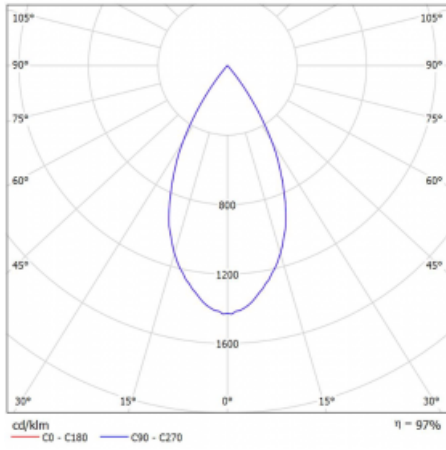

Curve

Luminaire power input* 20.4 W

Connection of the luminaires DALI

Electrical voltage 220-240V

Frequency 50/60Hz

☐ CE IP 20

*±10 %