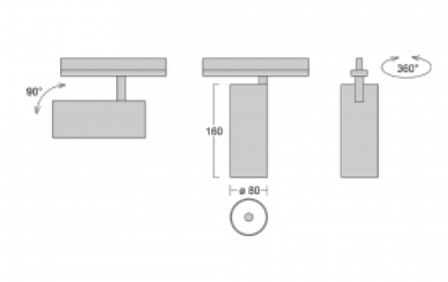

Luminaire

Vali80-T

179-600W-10GGD/940, B

We have managed to minimize the dimensions of the Vali80-T luminaires while maintaining very good lighting parameters. We also managed to reduce the casing of the luminaire to 75% of the surface. The luminaires offer a direct type of light distribution, four different beam angles of 18°, 25°, 32°, 52° and replaceable reflectors as optional accessories. The luminaires will be used predominantly to illuminate commercial spaces, galleries or showrooms. The luminaires have been fitted with adapters for the 3-phase Global Track from Nordic Aluminium. Vali80-T uses light sources with a colour rendering index of Ra90, which helps to show the true colours of the illuminated objects.

Technical drawing

Type of installation	3 circuit track
Light distribution	Direct
Luminaire shape	Circular
Colour of the luminaires	Black
Material	Aluminium
Lifetime	L90/B50 60 000 hours
Warranty	5 years
Description of luminaires	Luminaire 3 circuit track
Dimensions	ø 80 mm × 160 mm
Weight	0.7 kg
Light source	LED MODUL
Type of optical system	Reflector
Luminous flux	1970 lm ± 10 %
Colour Temperature	4000 K cool white
Luminous efficacy	97 lm/W
MacAdam Light source	3
Colour rendering index	90
Beam angle	52°
UGR max. X=4H Y=8H, ρ=70,50,20	18.5