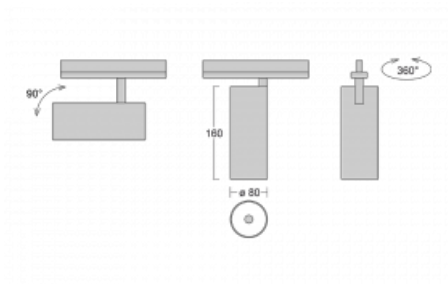

Luminaire

Vali80-T

179-600W-10GGD/940, B

We have managed to minimize the dimensions of the Vali80-T luminaires while maintaining very good lighting parameters. We also managed to reduce the casing of the luminaire to 75% of the surface. The luminaires offer a direct type of light distribution, four different beam angles of 18°, 25°, 32°, 52° and replaceable reflectors as optional accessories. The luminaires will be used predominantly to illuminate commercial spaces, galleries or showrooms. The luminaires have been fitted with adapters for the 3-phase Global Track from Nordic Aluminium. Vali80-T uses light sources with a colour rendering index of Ra90, which helps to show the true colours of the illuminated objects.

Technical drawing

Type of installation	3 circuit track
Light distribution	Direct
Luminaire shape	Circular
Colour of the luminaires	Black
Material	Aluminium
Lifetime	L90/B50 60 000 hours
Warranty	5 years
Description of luminaires	Luminaire 3 circuit track
Dimensions	ø 80 mm × 160 mm
Weight	0.7 kg
Light source	LED MODUL
Type of optical system	Reflector
Luminous flux*	1970 lm
Colour Temperature	4000 K cool white
Luminous efficacy	97 lm/W
MacAdam Light source	3
Colour rendering index	90
Beam angle	52°
UGR max. X=4H Y=8H, ρ=70,50,20	18.5