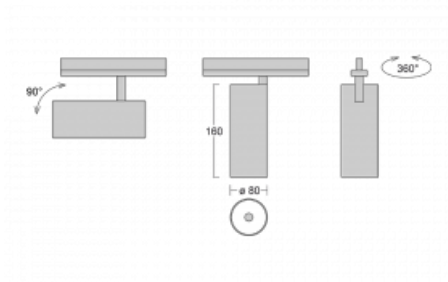

**Technical drawing**

Type of installation	3 circuit track
Light distribution	Direct
Luminaire shape	Circular
Colour of the luminaires	White
Material	Aluminium
Lifetime	L90/B50 60 000 hours
Warranty	5 years
Description of luminaires	Luminaire 3 circuit track
Dimensions	ø 80 mm × 160 mm
Weight	0.7 kg
Light source	LED MODUL
Type of optical system	Reflector
Luminous flux*	1880 lm
Colour Temperature	3000 K warm white
Luminous efficacy	92 lm/W
MacAdam Light source	3
Colour rendering index	90
Beam angle	52°
UGR max. X=4H Y=8H, ρ=70,50,20	18.3