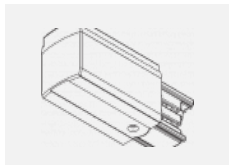

XTSC611-1, grey
End feed DALI, grey