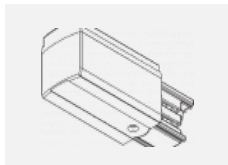

XTSC611-2, black
End feed DALI, black