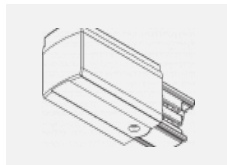

XTSC611-3, white
End feed DALI, white