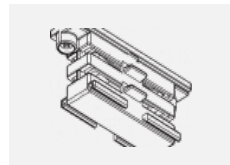

XTS21-2, black
Straight connector,
black