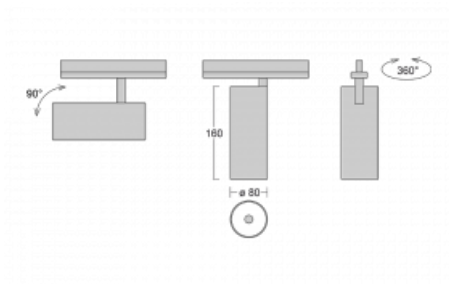

Luminaire

Vali80-T

179-600W-10GDE/930, S

We have managed to minimize the dimensions of the Vali80-T luminaires while maintaining very good lighting parameters. We also managed to reduce the casing of the luminaire to 75% of the surface. The luminaires offer a direct type of light distribution, four different beam angles of 18°, 25°, 32°, 52° and replaceable reflectors as optional accessories. The luminaires will be used predominantly to illuminate commercial spaces, galleries or showrooms. The luminaires have been fitted with adapters for the 3-phase Global Track from Nordic Aluminium. Vali80-T uses light sources with a colour rendering index of Ra90, which helps to show the true colours of the illuminated objects.

Technical drawing

Type of installation	3 circuit track
Light distribution	Direct
Luminaire shape	Circular
Colour of the luminaires	Silver
Material	Aluminium
Lifetime	L90/B50 60 000 hours
Warranty	5 years
Description of luminaires	Luminaire 3 circuit track
Dimensions	ø 80 mm × 160 mm
Weight	0.7 kg
Light source	LED MODUL
Type of optical system	Reflector
Luminous flux*	990 lm
Colour Temperature	3000 K warm white
Luminous efficacy	99 lm/W
MacAdam Light source	3
Colour rendering index	90
Beam angle	52°
UGR max. X=4H Y=8H, ρ=70,50,20	16.1