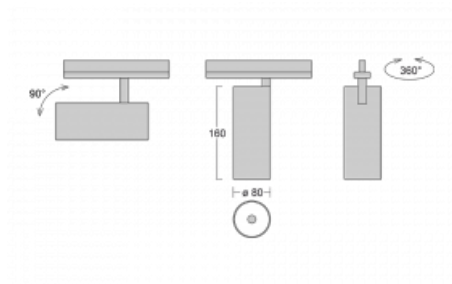

Luminaire

Vali80-T

179-600W-10GDD/940, W

We have managed to minimize the dimensions of the Vali80-T luminaires while maintaining very good lighting parameters. We also managed to reduce the casing of the luminaire to 75% of the surface. The luminaires offer a direct type of light distribution, four different beam angles of 18°, 25°, 32°, 52° and replaceable reflectors as optional accessories. The luminaires will be used predominantly to illuminate commercial spaces, galleries or showrooms. The luminaires have been fitted with adapters for the 3-phase Global Track from Nordic Aluminium. Vali80-T uses light sources with a colour rendering index of Ra90, which helps to show the true colours of the illuminated objects.

Technical drawing

Type of installation	3 circuit track
Light distribution	Direct
Luminaire shape	Circular
Colour of the luminaires	White
Material	Aluminium
Lifetime	L90/B50 60 000 hours
Warranty	60 months
Description of luminaires	Luminaire 3 circuit track
Dimensions	ø 80 mm × 160 mm
Weight	0.7 kg
Light source	LED MODUL
Type of optical system	Reflector
Luminous flux	1040 lm ± 10 %
Colour Temperature	4000 K cool white
Luminous efficacy	104 lm/W
MacAdam Light source	3
Colour rendering index	90
Beam angle	52°
UGR max. X=4H Y=8H, ρ=70,50,20	16.3