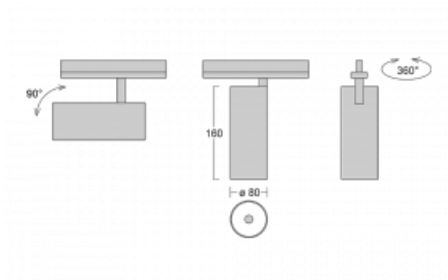

Luminaire

Vali80-T

179-600W-10GDD/940, W

We have managed to minimize the dimensions of the Vali80-T luminaires while maintaining very good lighting parameters. We also managed to reduce the casing of the luminaire to 75% of the surface. The luminaires offer a direct type of light distribution, four different beam angles of 18°, 25°, 32°, 52° and replaceable reflectors as optional accessories. The luminaires will be used predominantly to illuminate commercial spaces, galleries or showrooms. The luminaires have been fitted with adapters for the 3-phase Global Track from Nordic Aluminium. Vali80-T uses light sources with a colour rendering index of Ra90, which helps to show the true colours of the illuminated objects.

Technical drawing

Type of installation	3 circuit track
Light distribution	Direct
Luminaire shape	Circular
Colour of the luminaires	White
Material	Aluminium
Lifetime	L90/B50 60 000 hours
Warranty	5 years
Description of luminaires	Luminaire 3 circuit track
Dimensions	ø 80 mm × 160 mm
Weight	0.7 kg
Light source	LED MODUL
Type of optical system	Reflector
Luminous flux*	1040 lm
Colour Temperature	4000 K cool white
Luminous efficacy	104 lm/W
MacAdam Light source	3
Colour rendering index	90
Beam angle	52°
UGR max. X=4H Y=8H, ρ=70,50,20	16.3