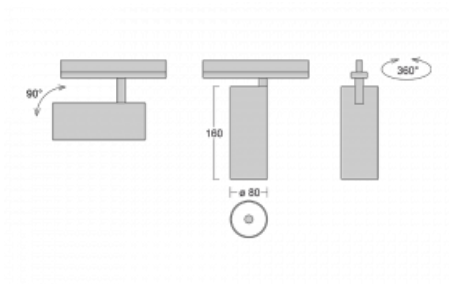

## Technical drawing

Type of installation	3 circuit track
Light distribution	Direct
Luminaire shape	Circular
Colour of the luminaires	Silver
Material	Aluminium
Lifetime	L90/B50 60 000 hours
Warranty	5 years
Description of luminaires	Luminaire 3 circuit track
Dimensions	ø 80 mm × 160 mm
Weight	0.7 kg
Light source	LED MODUL
Type of optical system	Reflector
Luminous flux*	1040 lm
Colour Temperature	4000 K cool white
Luminous efficacy	104 lm/W
MacAdam Light source	3
Colour rendering index	90
Beam angle	52°
UGR max. X=4H Y=8H, ρ=70,50,20	16.3