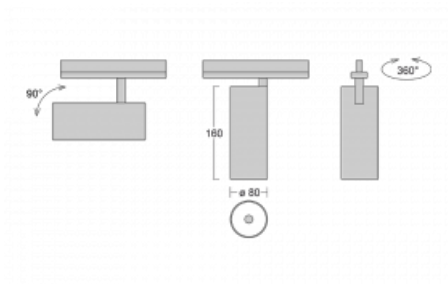

## Technical drawing

Type of installation	3 circuit track
Light distribution	Direct
Luminaire shape	Circular
Colour of the luminaires	Silver
Material	Aluminium
Lifetime	L90/B50 60 000 hours
Warranty	60 months
Description of luminaires	Luminaire 3 circuit track
Dimensions	ø 80 mm × 160 mm
Weight	0.7 kg
Light source	LED MODUL
Type of optical system	Reflector
Luminous flux	1040 lm ± 10 %
Colour Temperature	4000 K cool white
Luminous efficacy	104 lm/W
MacAdam Light source	3
Colour rendering index	90
Beam angle	52°
UGR max. X=4H Y=8H, ρ=70,50,20	16.3