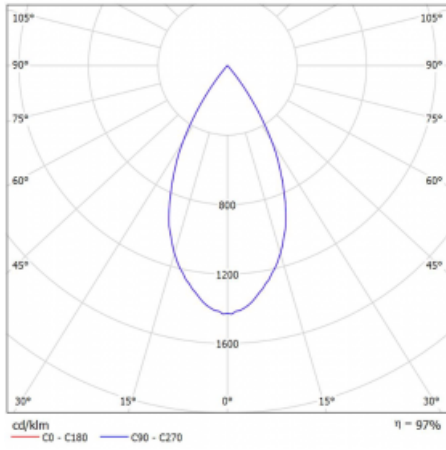

Curve

Luminaire power input* 10 W

Connection of the luminaires DALI

Electrical voltage 220-240V

Frequency 50/60Hz

☐ CE IP 20

* $\pm 10\%$