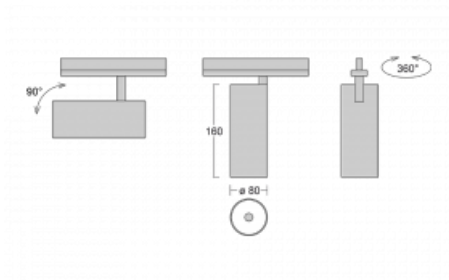

Luminaire

Vali80-T

179-600W-10GDD/940, B

We have managed to minimize the dimensions of the Vali80-T luminaires while maintaining very good lighting parameters. We also managed to reduce the casing of the luminaire to 75% of the surface. The luminaires offer a direct type of light distribution, four different beam angles of 18°, 25°, 32°, 52° and replaceable reflectors as optional accessories. The luminaires will be used predominantly to illuminate commercial spaces, galleries or showrooms. The luminaires have been fitted with adapters for the 3-phase Global Track from Nordic Aluminium. Vali80-T uses light sources with a colour rendering index of Ra90, which helps to show the true colours of the illuminated objects.

Technical drawing

Type of installation	3 circuit track
Light distribution	Direct
Luminaire shape	Circular
Colour of the luminaires	Black
Material	Aluminium
Lifetime	L90/B50 60 000 hours
Warranty	60 months
Description of luminaires	Luminaire 3 circuit track
Dimensions	ø 80 mm × 160 mm
Weight	0.7 kg
Light source	LED MODUL
Type of optical system	Reflector
Luminous flux	1040 lm ± 10 %
Colour Temperature	4000 K cool white
Luminous efficacy	104 lm/W
MacAdam Light source	3
Colour rendering index	90
Beam angle	52°
UGR max. X=4H Y=8H, ρ=70,50,20	16.3