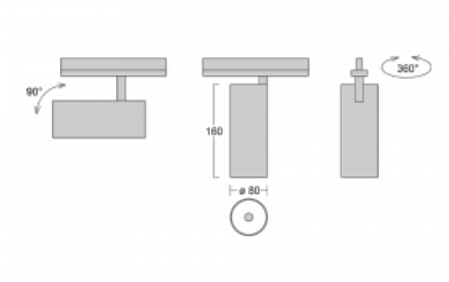

Luminaire

Vali80-T

179-600W-10GDD/930, S

We have managed to minimize the dimensions of the Vali80-T luminaires while maintaining very good lighting parameters. We also managed to reduce the casing of the luminaire to 75% of the surface. The luminaires offer a direct type of light distribution, four different beam angles of 18°, 25°, 32°, 52° and replaceable reflectors as optional accessories. The luminaires will be used predominantly to illuminate commercial spaces, galleries or showrooms. The luminaires have been fitted with adapters for the 3-phase Global Track from Nordic Aluminium. Vali80-T uses light sources with a colour rendering index of Ra90, which helps to show the true colours of the illuminated objects.

Technical drawing

Type of installation	3 circuit track
Light distribution	Direct
Luminaire shape	Circular
Colour of the luminaires	Silver
Material	Aluminium
Lifetime	L90/B50 60 000 hours
Warranty	5 years
Description of luminaires	Luminaire 3 circuit track
Dimensions	ø 80 mm × 160 mm
Weight	0.7 kg
Light source	LED MODUL
Type of optical system	Reflector
Luminous flux	990 lm ± 10 %
Colour Temperature	3000 K warm white
Luminous efficacy	99 lm/W
MacAdam Light source	3
Colour rendering index	90
Beam angle	52°
UGR max. X=4H Y=8H, ρ=70,50,20	16.1