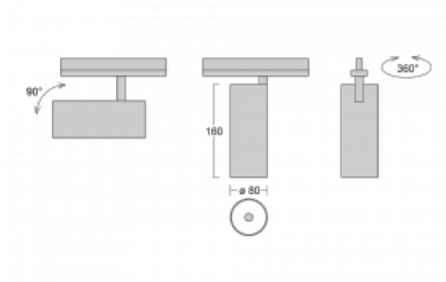

Luminaire

Vali80-T

179-600W-10GDD/930, S

We have managed to minimize the dimensions of the Vali80-T luminaires while maintaining very good lighting parameters. We also managed to reduce the casing of the luminaire to 75% of the surface. The luminaires offer a direct type of light distribution, four different beam angles of 18°, 25°, 32°, 52° and replaceable reflectors as optional accessories. The luminaires will be used predominantly to illuminate commercial spaces, galleries or showrooms. The luminaires have been fitted with adapters for the 3-phase Global Track from Nordic Aluminium. Vali80-T uses light sources with a colour rendering index of Ra90, which helps to show the true colours of the illuminated objects.

Technical drawing

Type of installation	3 circuit track
Light distribution	Direct
Luminaire shape	Circular
Colour of the luminaires	Silver
Material	Aluminium
Lifetime	L90/B50 60 000 hours
Warranty	5 years
Description of luminaires	Luminaire 3 circuit track
Dimensions	ø 80 mm × 160 mm
Weight	0.7 kg
Light source	LED MODUL
Type of optical system	Reflector
Luminous flux*	990 lm
Colour Temperature	3000 K warm white
Luminous efficacy	99 lm/W
MacAdam Light source	3
Colour rendering index	90
Beam angle	52°
UGR max. X=4H Y=8H, ρ=70,50,20	16.1