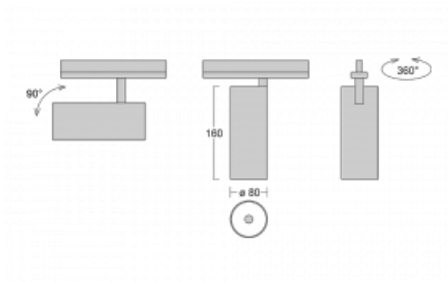

Luminaire

Vali80-T

179-600W-10GDD/930, B

We have managed to minimize the dimensions of the Vali80-T luminaires while maintaining very good lighting parameters. We also managed to reduce the casing of the luminaire to 75% of the surface. The luminaires offer a direct type of light distribution, four different beam angles of 18°, 25°, 32°, 52° and replaceable reflectors as optional accessories. The luminaires will be used predominantly to illuminate commercial spaces, galleries or showrooms. The luminaires have been fitted with adapters for the 3-phase Global Track from Nordic Aluminium. Vali80-T uses light sources with a colour rendering index of Ra90, which helps to show the true colours of the illuminated objects.

Technical drawing

Type of installation	3 circuit track
Light distribution	Direct
Luminaire shape	Circular
Colour of the luminaires	Black
Material	Aluminium
Lifetime	L90/B50 60 000 hours
Warranty	60 months
Description of luminaires	Luminaire 3 circuit track
Dimensions	ø 80 mm × 160 mm
Weight	0.7 kg
Light source	LED MODUL
Type of optical system	Reflector
Luminous flux	990 lm ± 10 %
Colour Temperature	3000 K warm white
Luminous efficacy	99 lm/W
MacAdam Light source	3
Colour rendering index	90
Beam angle	52°
UGR max. X=4H Y=8H, ρ=70,50,20	16.1