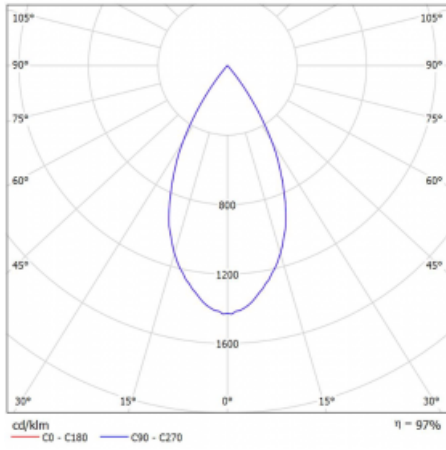

Curve

Luminaire power input 10 W $\pm$ 10 %

Connection of the luminaires DALI dimmable

Electrical voltage 220-240V

Frequency 50/60Hz

☐ CE IP 20