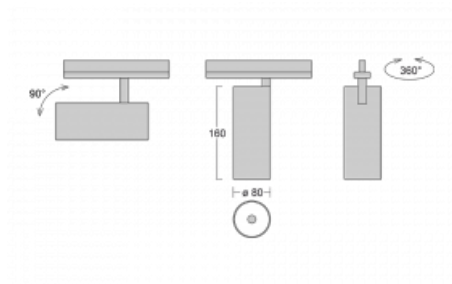

## Technical drawing

Type of installation	3 circuit track
Light distribution	Direct
Luminaire shape	Circular
Colour of the luminaires	White
Material	Aluminium
Lifetime	L80/B10 60 000 hours
Warranty	5 years
Description of luminaires	Luminaire 3 circuit track
Dimensions	ø 80 mm × 160 mm
Weight	0.7 kg
Light source	LED MODUL
Type of optical system	Reflector
Luminous flux*	2970 lm
Colour Temperature	4000 K cool white
Luminous efficacy	90 lm/W
MacAdam Light source	3
Colour rendering index	90
Beam angle	25°
UGR max. X=4H Y=8H, ρ=70,50,20	18.8