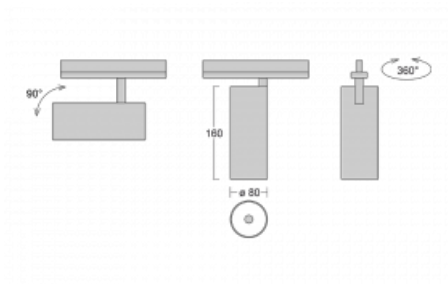

Luminaire

Vali80-T

179-600U-10GHD/940, W

We have managed to minimize the dimensions of the Vali80-T luminaires while maintaining very good lighting parameters. We also managed to reduce the casing of the luminaire to 75% of the surface. The luminaires offer a direct type of light distribution, four different beam angles of 18°, 25°, 32°, 52° and replaceable reflectors as optional accessories. The luminaires will be used predominantly to illuminate commercial spaces, galleries or showrooms. The luminaires have been fitted with adapters for the 3-phase Global Track from Nordic Aluminium. Vali80-T uses light sources with a colour rendering index of Ra90, which helps to show the true colours of the illuminated objects.

Technical drawing

Type of installation	3 circuit track
Light distribution	Direct
Luminaire shape	Circular
Colour of the luminaires	White
Material	Aluminium
Lifetime	L80/B10 60 000 hours
Warranty	60 months
Description of luminaires	Luminaire 3 circuit track
Dimensions	ø 80 mm × 160 mm
Weight	0.7 kg
Light source	LED MODUL
Type of optical system	Reflector
Luminous flux	2970 lm ± 10 %
Colour Temperature	4000 K cool white
Luminous efficacy	90 lm/W
MacAdam Light source	3
Colour rendering index	90
Beam angle	25°
UGR max. X=4H Y=8H, ρ=70,50,20	18.8