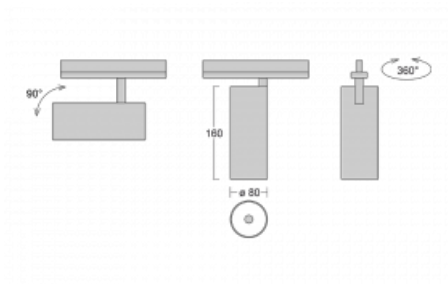

## Technical drawing

Type of installation	3 circuit track
Light distribution	Direct
Luminaire shape	Circular
Colour of the luminaires	Silver
Material	Aluminium
Lifetime	L80/B10 60 000 hours
Warranty	60 months
Description of luminaires	Luminaire 3 circuit track
Dimensions	ø 80 mm × 160 mm
Weight	0.7 kg
Light source	LED MODUL
Type of optical system	Reflector
Luminous flux	2970 lm ± 10 %
Colour Temperature	4000 K cool white
Luminous efficacy	90 lm/W
MacAdam Light source	3
Colour rendering index	90
Beam angle	25°
UGR max. X=4H Y=8H, ρ=70,50,20	18.8