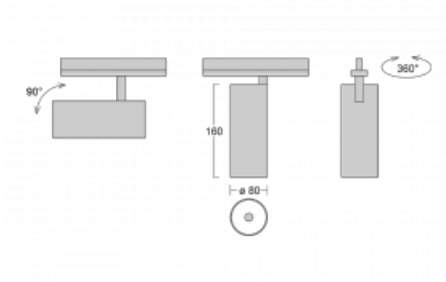

**Technical drawing**

Type of installation	3 circuit track
Light distribution	Direct
Luminaire shape	Circular
Colour of the luminaires	Black
Material	Aluminium
Lifetime	L80/B10 60 000 hours
Warranty	5 years
Description of luminaires	Luminaire 3 circuit track
Dimensions	ø 80 mm × 160 mm
Weight	0.7 kg
Light source	LED MODUL
Type of optical system	Reflector
Luminous flux*	2970 lm
Colour Temperature	4000 K cool white
Luminous efficacy	90 lm/W
MacAdam Light source	3
Colour rendering index	90
Beam angle	25°
UGR max. X=4H Y=8H, ρ=70,50,20	18.8