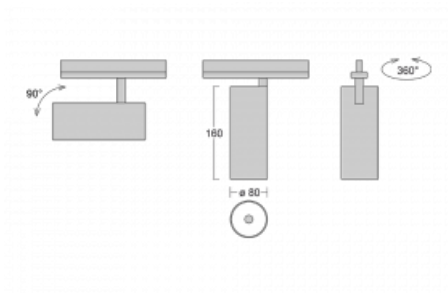

Luminaire

Vali80-T

179-600U-10GHD/930, W

We have managed to minimize the dimensions of the Vali80-T luminaires while maintaining very good lighting parameters. We also managed to reduce the casing of the luminaire to 75% of the surface. The luminaires offer a direct type of light distribution, four different beam angles of 18°, 25°, 32°, 52° and replaceable reflectors as optional accessories. The luminaires will be used predominantly to illuminate commercial spaces, galleries or showrooms. The luminaires have been fitted with adapters for the 3-phase Global Track from Nordic Aluminium. Vali80-T uses light sources with a colour rendering index of Ra90, which helps to show the true colours of the illuminated objects.

Technical drawing

Type of installation	3 circuit track
Light distribution	Direct
Luminaire shape	Circular
Colour of the luminaires	White
Material	Aluminium
Lifetime	L80/B10 60 000 hours
Warranty	60 months
Description of luminaires	Luminaire 3 circuit track
Dimensions	ø 80 mm × 160 mm
Weight	0.7 kg
Light source	LED MODUL
Type of optical system	Reflector
Luminous flux	2830 lm ± 10 %
Colour Temperature	3000 K warm white
Luminous efficacy	86 lm/W
MacAdam Light source	3
Colour rendering index	90
Beam angle	25°
UGR max. X=4H Y=8H, ρ=70,50,20	18.6