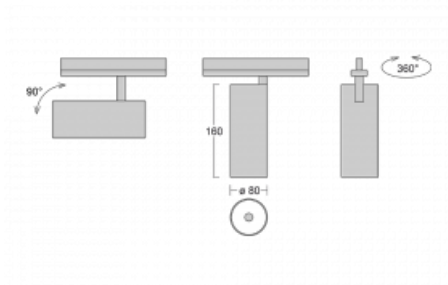

Luminaire

Vali80-T

179-600U-10GHD/930, W

We have managed to minimize the dimensions of the Vali80-T luminaires while maintaining very good lighting parameters. We also managed to reduce the casing of the luminaire to 75% of the surface. The luminaires offer a direct type of light distribution, four different beam angles of 18°, 25°, 32°, 52° and replaceable reflectors as optional accessories. The luminaires will be used predominantly to illuminate commercial spaces, galleries or showrooms. The luminaires have been fitted with adapters for the 3-phase Global Track from Nordic Aluminium. Vali80-T uses light sources with a colour rendering index of Ra90, which helps to show the true colours of the illuminated objects.

Technical drawing

Type of installation	3 circuit track
Light distribution	Direct
Luminaire shape	Circular
Colour of the luminaires	White
Material	Aluminium
Lifetime	L80/B10 60 000 hours
Warranty	5 years
Description of luminaires	Luminaire 3 circuit track
Dimensions	ø 80 mm × 160 mm
Weight	0.7 kg
Light source	LED MODUL
Type of optical system	Reflector
Luminous flux*	2830 lm
Colour Temperature	3000 K warm white
Luminous efficacy	86 lm/W
MacAdam Light source	3
Colour rendering index	90
Beam angle	25°
UGR max. X=4H Y=8H, ρ=70,50,20	18.6