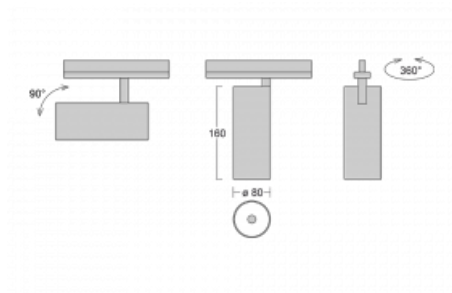

## Technical drawing

Type of installation	3 circuit track
Light distribution	Direct
Luminaire shape	Circular
Colour of the luminaires	Silver
Material	Aluminium
Lifetime	L80/B10 60 000 hours
Warranty	5 years
Description of luminaires	Luminaire 3 circuit track
Dimensions	ø 80 mm × 160 mm
Weight	0.7 kg
Light source	LED MODUL
Type of optical system	Reflector
Luminous flux*	2830 lm
Colour Temperature	3000 K warm white
Luminous efficacy	86 lm/W
MacAdam Light source	3
Colour rendering index	90
Beam angle	25°
UGR max. X=4H Y=8H, ρ=70,50,20	18.6