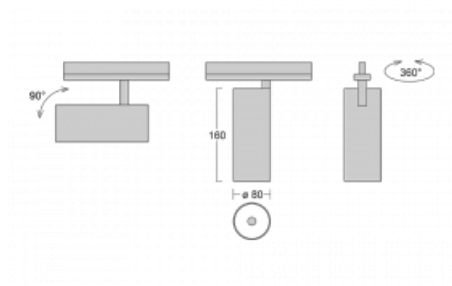

## Technical drawing

Type of installation	3 circuit track
Light distribution	Direct
Luminaire shape	Circular
Colour of the luminaires	Black
Material	Aluminium
Lifetime	L80/B10 60 000 hours
Warranty	5 years
Description of luminaires	Luminaire 3 circuit track
Dimensions	ø 80 mm × 160 mm
Weight	0.7 kg
Light source	LED MODUL
Type of optical system	Reflector
Luminous flux*	2830 lm
Colour Temperature	3000 K warm white
Luminous efficacy	86 lm/W
MacAdam Light source	3
Colour rendering index	90
Beam angle	25°
UGR max. X=4H Y=8H, ρ=70,50,20	18.6