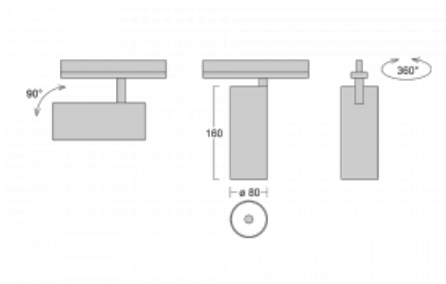

Luminaire

Vali80-T

179-600U-10GHD/930, B

We have managed to minimize the dimensions of the Vali80-T luminaires while maintaining very good lighting parameters. We also managed to reduce the casing of the luminaire to 75% of the surface. The luminaires offer a direct type of light distribution, four different beam angles of 18°, 25°, 32°, 52° and replaceable reflectors as optional accessories. The luminaires will be used predominantly to illuminate commercial spaces, galleries or showrooms. The luminaires have been fitted with adapters for the 3-phase Global Track from Nordic Aluminium. Vali80-T uses light sources with a colour rendering index of Ra90, which helps to show the true colours of the illuminated objects.

Technical drawing

Type of installation	3 circuit track
Light distribution	Direct
Luminaire shape	Circular
Colour of the luminaires	Black
Material	Aluminium
Lifetime	L80/B10 60 000 hours
Warranty	60 months
Description of luminaires	Luminaire 3 circuit track
Dimensions	ø 80 mm × 160 mm
Weight	0.7 kg
Light source	LED MODUL
Type of optical system	Reflector
Luminous flux	2830 lm ± 10 %
Colour Temperature	3000 K warm white
Luminous efficacy	86 lm/W
MacAdam Light source	3
Colour rendering index	90
Beam angle	25°
UGR max. X=4H Y=8H, ρ=70,50,20	18.6