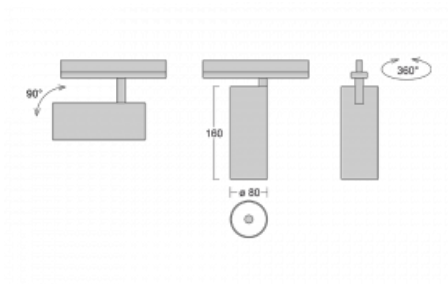

Luminaire

Vali80-T

179-600U-10GGE/940, S

We have managed to minimize the dimensions of the Vali80-T luminaires while maintaining very good lighting parameters. We also managed to reduce the casing of the luminaire to 75% of the surface. The luminaires offer a direct type of light distribution, four different beam angles of 18°, 25°, 32°, 52° and replaceable reflectors as optional accessories. The luminaires will be used predominantly to illuminate commercial spaces, galleries or showrooms. The luminaires have been fitted with adapters for the 3-phase Global Track from Nordic Aluminium. Vali80-T uses light sources with a colour rendering index of Ra90, which helps to show the true colours of the illuminated objects.

Technical drawing

Type of installation	3 circuit track
Light distribution	Direct
Luminaire shape	Circular
Colour of the luminaires	Silver
Material	Aluminium
Lifetime	L90/B50 60 000 hours
Warranty	60 months
Description of luminaires	Luminaire 3 circuit track
Dimensions	ø 80 mm × 160 mm
Weight	0.7 kg
Light source	LED MODUL
Type of optical system	Reflector
Luminous flux	1970 lm ± 10 %
Colour Temperature	4000 K cool white
Luminous efficacy	97 lm/W
MacAdam Light source	3
Colour rendering index	90
Beam angle	25°
UGR max. X=4H Y=8H, ρ=70,50,20	17.3