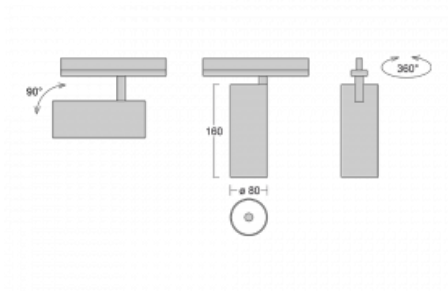

Luminaire

Vali80-T

179-600U-10GGD/940, W

We have managed to minimize the dimensions of the Vali80-T luminaires while maintaining very good lighting parameters. We also managed to reduce the casing of the luminaire to 75% of the surface. The luminaires offer a direct type of light distribution, four different beam angles of 18°, 25°, 32°, 52° and replaceable reflectors as optional accessories. The luminaires will be used predominantly to illuminate commercial spaces, galleries or showrooms. The luminaires have been fitted with adapters for the 3-phase Global Track from Nordic Aluminium. Vali80-T uses light sources with a colour rendering index of Ra90, which helps to show the true colours of the illuminated objects.

Technical drawing

Type of installation	3 circuit track
Light distribution	Direct
Luminaire shape	Circular
Colour of the luminaires	White
Material	Aluminium
Lifetime	L90/B50 60 000 hours
Warranty	5 years
Description of luminaires	Luminaire 3 circuit track
Dimensions	ø 80 mm × 160 mm
Weight	0.7 kg
Light source	LED MODUL
DIR optical system	Reflector
Luminous flux*	1970 lm
Colour Temperature	4000 K cool white
Luminous efficacy	97 lm/W
MacAdam Light source	3
Colour rendering index	90
Beam angle	25°
UGR max. X=4H Y=8H, ρ=70,50,20	17.3