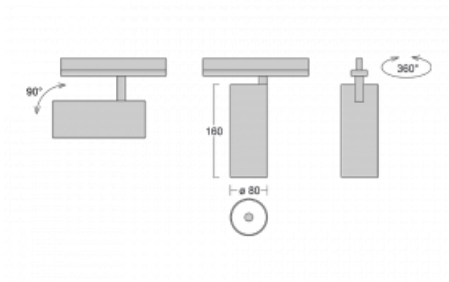

Luminaire

Vali80-T

179-600U-10GGD/940, W

We have managed to minimize the dimensions of the Vali80-T luminaires while maintaining very good lighting parameters. We also managed to reduce the casing of the luminaire to 75% of the surface. The luminaires offer a direct type of light distribution, four different beam angles of 18°, 25°, 32°, 52° and replaceable reflectors as optional accessories. The luminaires will be used predominantly to illuminate commercial spaces, galleries or showrooms. The luminaires have been fitted with adapters for the 3-phase Global Track from Nordic Aluminium. Vali80-T uses light sources with a colour rendering index of Ra90, which helps to show the true colours of the illuminated objects.

Technical drawing

Type of installation	3 circuit track
Light distribution	Direct
Luminaire shape	Circular
Colour of the luminaires	White
Material	Aluminium
Lifetime	L90/B50 60 000 hours
Warranty	5 years
Description of luminaires	Luminaire 3 circuit track
Dimensions	ø 80 mm × 160 mm
Weight	0.7 kg
Light source	LED MODUL
Type of optical system	Reflector
Luminous flux*	1970 lm
Colour Temperature	4000 K cool white
Luminous efficacy	97 lm/W
MacAdam Light source	3
Colour rendering index	90
Beam angle	25°
UGR max. X=4H Y=8H, ρ=70,50,20	17.3