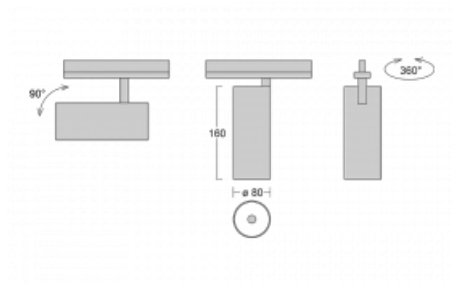

Luminaire

Vali80-T

179-600U-10GGD/940, W

We have managed to minimize the dimensions of the Vali80-T luminaires while maintaining very good lighting parameters. We also managed to reduce the casing of the luminaire to 75% of the surface. The luminaires offer a direct type of light distribution, four different beam angles of 18°, 25°, 32°, 52° and replaceable reflectors as optional accessories. The luminaires will be used predominantly to illuminate commercial spaces, galleries or showrooms. The luminaires have been fitted with adapters for the 3-phase Global Track from Nordic Aluminium. Vali80-T uses light sources with a colour rendering index of Ra90, which helps to show the true colours of the illuminated objects.

Technical drawing

Type of installation	3 circuit track
Light distribution	Direct
Luminaire shape	Circular
Colour of the luminaires	White
Material	Aluminium
Lifetime	L90/B50 60 000 hours
Warranty	60 months
Description of luminaires	Luminaire 3 circuit track
Dimensions	ø 80 mm × 160 mm
Weight	0.7 kg
Light source	LED MODUL
Type of optical system	Reflector
Luminous flux	1970 lm ± 10 %
Colour Temperature	4000 K cool white
Luminous efficacy	97 lm/W
MacAdam Light source	3
Colour rendering index	90
Beam angle	25°
UGR max. X=4H Y=8H, ρ=70,50,20	17.3