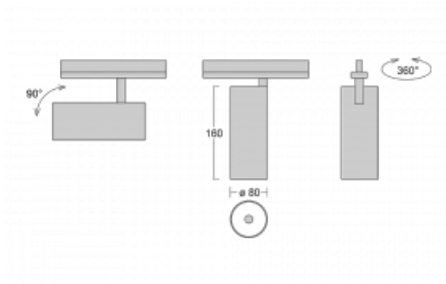

Luminaire

Vali80-T

179-600U-10GGD/940, S

We have managed to minimize the dimensions of the Vali80-T luminaires while maintaining very good lighting parameters. We also managed to reduce the casing of the luminaire to 75% of the surface. The luminaires offer a direct type of light distribution, four different beam angles of 18°, 25°, 32°, 52° and replaceable reflectors as optional accessories. The luminaires will be used predominantly to illuminate commercial spaces, galleries or showrooms. The luminaires have been fitted with adapters for the 3-phase Global Track from Nordic Aluminium. Vali80-T uses light sources with a colour rendering index of Ra90, which helps to show the true colours of the illuminated objects.

Technical drawing

Type of installation	3 circuit track
Light distribution	Direct
Luminaire shape	Circular
Colour of the luminaires	Silver
Material	Aluminium
Lifetime	L90/B50 60 000 hours
Warranty	60 months
Description of luminaires	Luminaire 3 circuit track
Dimensions	ø 80 mm × 160 mm
Weight	0.7 kg
Light source	LED MODUL
Type of optical system	Reflector
Luminous flux	1970 lm ± 10 %
Colour Temperature	4000 K cool white
Luminous efficacy	97 lm/W
MacAdam Light source	3
Colour rendering index	90
Beam angle	25°
UGR max. X=4H Y=8H, ρ=70,50,20	17.3