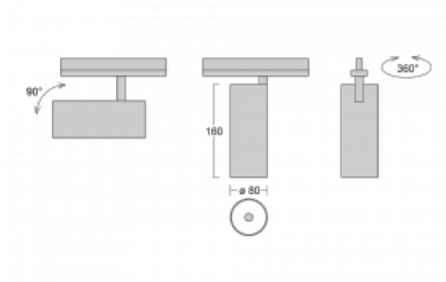

## Technical drawing

Type of installation	3 circuit track
Light distribution	Direct
Luminaire shape	Circular
Colour of the luminaires	Silver
Material	Aluminium
Lifetime	L90/B50 60 000 hours
Warranty	5 years
Description of luminaires	Luminaire 3 circuit track
Dimensions	ø 80 mm × 160 mm
Weight	0.7 kg
Light source	LED MODUL
Type of optical system	Reflector
Luminous flux*	1970 lm
Colour Temperature	4000 K cool white
Luminous efficacy	97 lm/W
MacAdam Light source	3
Colour rendering index	90
Beam angle	25°
UGR max. X=4H Y=8H, ρ=70,50,20	17.3