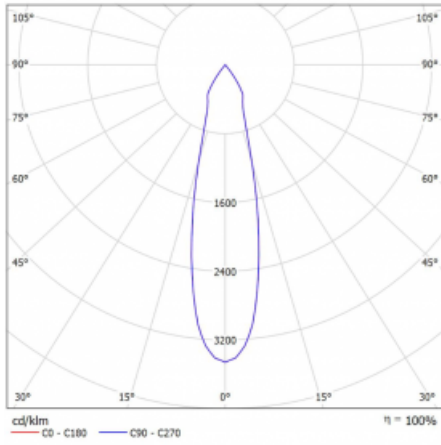

Curve

Luminaire power input 20.4 W ± 10 %

Connection of the luminaires DALI dimmable

Electrical voltage 220-240V

Frequency 50/60Hz

☐ CE IP 20