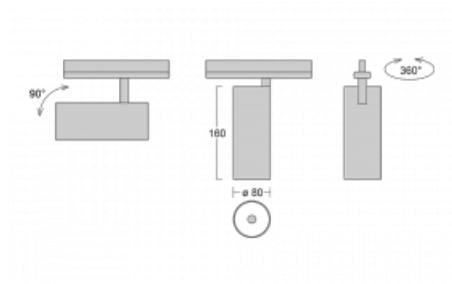

Luminaire

Vali80-T

179-600U-10GGD/940, B

We have managed to minimize the dimensions of the Vali80-T luminaires while maintaining very good lighting parameters. We also managed to reduce the casing of the luminaire to 75% of the surface. The luminaires offer a direct type of light distribution, four different beam angles of 18°, 25°, 32°, 52° and replaceable reflectors as optional accessories. The luminaires will be used predominantly to illuminate commercial spaces, galleries or showrooms. The luminaires have been fitted with adapters for the 3-phase Global Track from Nordic Aluminium. Vali80-T uses light sources with a colour rendering index of Ra90, which helps to show the true colours of the illuminated objects.

Technical drawing

Type of installation	3 circuit track
Light distribution	Direct
Luminaire shape	Circular
Colour of the luminaires	Black
Material	Aluminium
Lifetime	L90/B50 60 000 hours
Warranty	60 months
Description of luminaires	Luminaire 3 circuit track
Dimensions	ø 80 mm × 160 mm
Weight	0.7 kg
Light source	LED MODUL
Type of optical system	Reflector
Luminous flux	1970 lm ± 10 %
Colour Temperature	4000 K cool white
Luminous efficacy	97 lm/W
MacAdam Light source	3
Colour rendering index	90
Beam angle	25°
UGR max. X=4H Y=8H, ρ=70,50,20	17.3