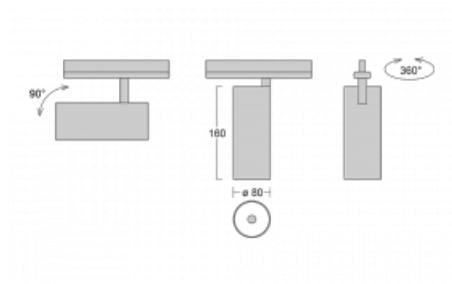

Luminaire

Vali80-T

179-600U-10GGD/930, W

We have managed to minimize the dimensions of the Vali80-T luminaires while maintaining very good lighting parameters. We also managed to reduce the casing of the luminaire to 75% of the surface. The luminaires offer a direct type of light distribution, four different beam angles of 18°, 25°, 32°, 52° and replaceable reflectors as optional accessories. The luminaires will be used predominantly to illuminate commercial spaces, galleries or showrooms. The luminaires have been fitted with adapters for the 3-phase Global Track from Nordic Aluminium. Vali80-T uses light sources with a colour rendering index of Ra90, which helps to show the true colours of the illuminated objects.

Technical drawing

Type of installation	3 circuit track
Light distribution	Direct
Luminaire shape	Circular
Colour of the luminaires	White
Material	Aluminium
Lifetime	L90/B50 60 000 hours
Warranty	5 years
Description of luminaires	Luminaire 3 circuit track
Dimensions	ø 80 mm × 160 mm
Weight	0.7 kg
Light source	LED MODUL
Type of optical system	Reflector
Luminous flux*	1880 lm
Colour Temperature	3000 K warm white
Luminous efficacy	92 lm/W
MacAdam Light source	3
Colour rendering index	90
Beam angle	25°
UGR max. X=4H Y=8H, ρ=70,50,20	17.2