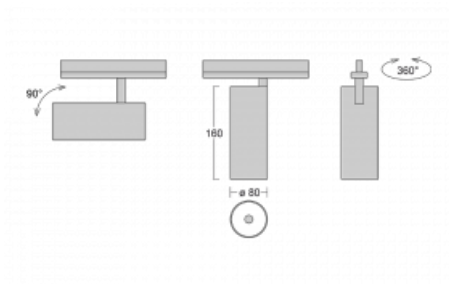

Luminaire

Vali80-T

179-600U-10GGD/930, W

We have managed to minimize the dimensions of the Vali80-T luminaires while maintaining very good lighting parameters. We also managed to reduce the casing of the luminaire to 75% of the surface. The luminaires offer a direct type of light distribution, four different beam angles of 18°, 25°, 32°, 52° and replaceable reflectors as optional accessories. The luminaires will be used predominantly to illuminate commercial spaces, galleries or showrooms. The luminaires have been fitted with adapters for the 3-phase Global Track from Nordic Aluminium. Vali80-T uses light sources with a colour rendering index of Ra90, which helps to show the true colours of the illuminated objects.

Technical drawing

Type of installation	3 circuit track
Light distribution	Direct
Luminaire shape	Circular
Colour of the luminaires	White
Material	Aluminium
Lifetime	L90/B50 60 000 hours
Warranty	60 months
Description of luminaires	Luminaire 3 circuit track
Dimensions	ø 80 mm × 160 mm
Weight	0.7 kg
Light source	LED MODUL
Type of optical system	Reflector
Luminous flux	1880 lm ± 10 %
Colour Temperature	3000 K warm white
Luminous efficacy	92 lm/W
MacAdam Light source	3
Colour rendering index	90
Beam angle	25°
UGR max. X=4H Y=8H, ρ=70,50,20	17.2