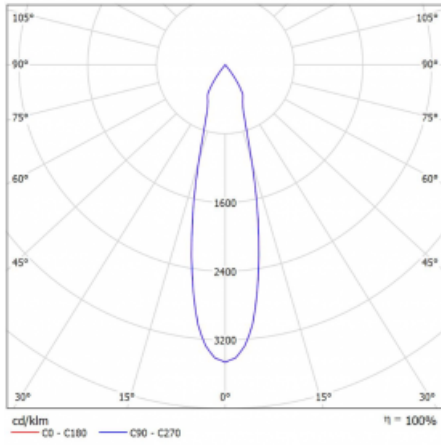

Curve

Luminaire power input* 20.4 W

Connection of the luminaires DALI

Electrical voltage 220-240V

Frequency 50/60Hz

☐ CE IP 20

* $\pm 10\%$