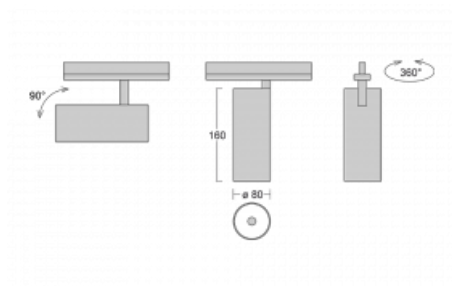

Luminaire

Vali80-T

179-600U-10GGD/930, S

We have managed to minimize the dimensions of the Vali80-T luminaires while maintaining very good lighting parameters. We also managed to reduce the casing of the luminaire to 75% of the surface. The luminaires offer a direct type of light distribution, four different beam angles of 18°, 25°, 32°, 52° and replaceable reflectors as optional accessories. The luminaires will be used predominantly to illuminate commercial spaces, galleries or showrooms. The luminaires have been fitted with adapters for the 3-phase Global Track from Nordic Aluminium. Vali80-T uses light sources with a colour rendering index of Ra90, which helps to show the true colours of the illuminated objects.

Technical drawing

Type of installation	3 circuit track
Light distribution	Direct
Luminaire shape	Circular
Colour of the luminaires	Silver
Material	Aluminium
Lifetime	L90/B50 60 000 hours
Warranty	5 years
Description of luminaires	Luminaire 3 circuit track
Dimensions	ø 80 mm × 160 mm
Weight	0.7 kg
Light source	LED MODUL
Type of optical system	Reflector
Luminous flux*	1880 lm
Colour Temperature	3000 K warm white
Luminous efficacy	92 lm/W
MacAdam Light source	3
Colour rendering index	90
Beam angle	25°
UGR max. X=4H Y=8H, ρ=70,50,20	17.2