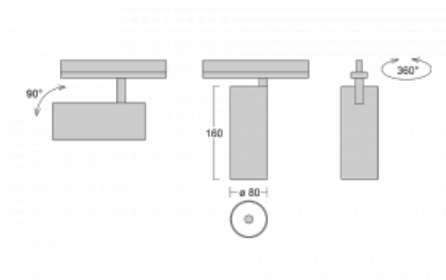

Luminaire

Vali80-T

179-600U-10GGD/930, B

We have managed to minimize the dimensions of the Vali80-T luminaires while maintaining very good lighting parameters. We also managed to reduce the casing of the luminaire to 75% of the surface. The luminaires offer a direct type of light distribution, four different beam angles of 18°, 25°, 32°, 52° and replaceable reflectors as optional accessories. The luminaires will be used predominantly to illuminate commercial spaces, galleries or showrooms. The luminaires have been fitted with adapters for the 3-phase Global Track from Nordic Aluminium. Vali80-T uses light sources with a colour rendering index of Ra90, which helps to show the true colours of the illuminated objects.

Technical drawing

Type of installation	3 circuit track
Light distribution	Direct
Luminaire shape	Circular
Colour of the luminaires	Black
Material	Aluminium
Lifetime	L90/B50 60 000 hours
Warranty	5 years
Description of luminaires	Luminaire 3 circuit track
Dimensions	ø 80 mm × 160 mm
Weight	0.7 kg
Light source	LED MODUL
Type of optical system	Reflector
Luminous flux	1880 lm ± 10 %
Colour Temperature	3000 K warm white
Luminous efficacy	92 lm/W
MacAdam Light source	3
Colour rendering index	90
Beam angle	25°
UGR max. X=4H Y=8H, ρ=70,50,20	17.2